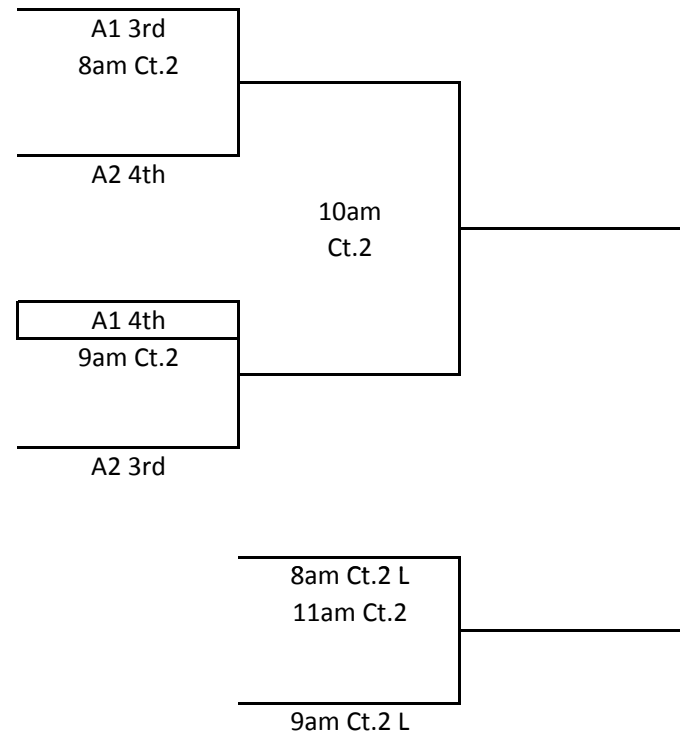

**MEPL**

March 21, 2010  
17s/18s Division

**Sunday**

**A1/A2 Bracket**  
**1st and 2nd**

**A1/A2 Bracket**  
**3rd and 4th**

**MEPL**

March 21, 2010  
17s/18s Division

**B1/B2 Bracket**  
1st and 2nd

**B1/B2 Bracket**  
3rd and 4th

**MEPL**

March 21, 2010  
17s/18s Division

**C1/C2 Bracket  
1st and 2nd**

**C1/C2 Bracket  
3rd and 4th**

**Round 2 D Pools**

<u>12pm Ct.1</u>		<u>12pm Ct.2</u>	
<u>Pool D 1st</u>		<u>Pool D 2nd</u>	
1. Pool D1 1st	2. Pool D2 1st	1. Pool D3 2nd	2. Pool D2 2nd
3. Pool D3 1st		3. Pool D1 2nd	

<u>12pm Ct.3</u>		<u>12pm Ct.4</u>	
<u>Pool D 3rd</u>		<u>Pool D 4th</u>	
1. Pool D1 3rd	2. Pool D2 3rd	1. Pool D3 4th	2. Pool D2 4th
3. Pool D3 3rd		3. Pool D1 4th	