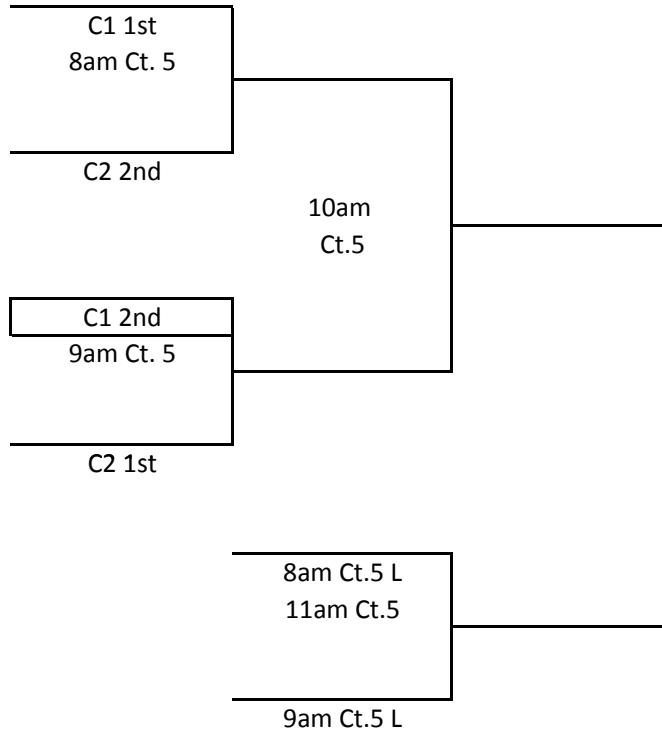

**MEPL**

March 21, 2010  
17s/18s Division

**Sunday**

**A1/A2 Bracket**  
**1st and 2nd**

**A1/A2 Bracket**  
**3rd and 4th**

**MEPL**

March 21, 2010  
17s/18s Division

**B1/B2 Bracket**  
1st and 2nd

**B1/B2 Bracket**  
3rd and 4th

**MEPL**

March 21, 2010  
17s/18s Division

**C1/C2 Bracket  
1st and 2nd**

**C1/C2 Bracket  
3rd and 4th**

**Round 2 D Pools**

<u>12pm Ct.1</u>		<u>12pm Ct.2</u>	
<u>Pool D 1st</u>		<u>Pool D 2nd</u>	
1. Pool D1 1st	2. Pool D2 1st	1. Pool D3 2nd	2. Pool D2 2nd
3. Pool D3 1st		3. Pool D1 2nd	

<u>12pm Ct.3</u>		<u>12pm Ct.4</u>	
<u>Pool D 3rd</u>		<u>Pool D 4th</u>	
1. Pool D1 3rd	2. Pool D2 3rd	1. Pool D3 4th	2. Pool D2 4th
3. Pool D3 3rd		3. Pool D1 4th	