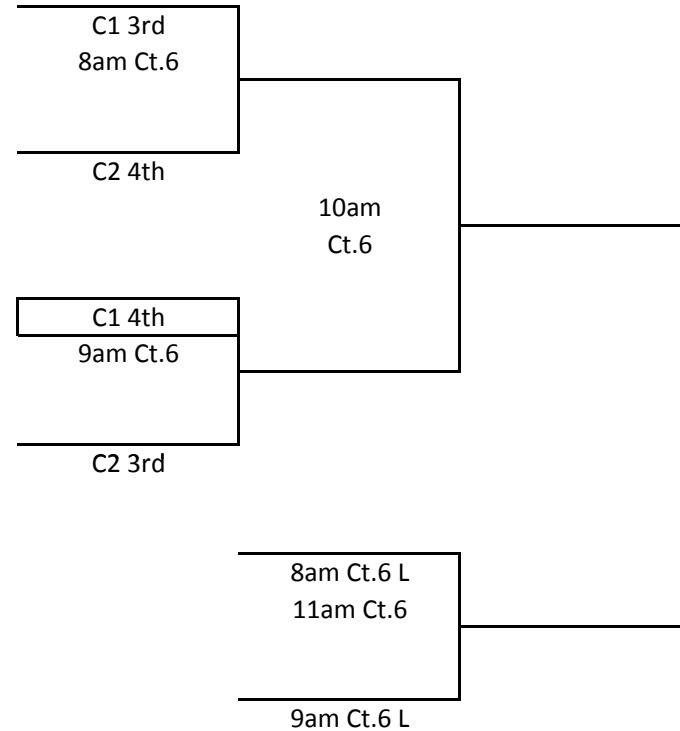

**MEPL**

March 21, 2010  
17s/18s Division

**Sunday**

**A1/A2 Bracket**  
**1st and 2nd**

**A1/A2 Bracket**  
**3rd and 4th**

**MEPL**

March 21, 2010  
17s/18s Division

**B1/B2 Bracket**  
1st and 2nd

**B1/B2 Bracket**  
3rd and 4th

**MEPL**

March 21, 2010  
17s/18s Division

**C1/C2 Bracket  
1st and 2nd**

**C1/C2 Bracket  
3rd and 4th**

**Round 2 D Pools**

<u>12pm Ct.1</u>		<u>12pm Ct.2</u>	
<u>Pool D 1st</u>		<u>Pool D 2nd</u>	
1. Pool D1 1st	2. Pool D2 1st	1. Pool D3 2nd	2. Pool D2 2nd
3. Pool D3 1st		3. Pool D1 2nd	

<u>12pm Ct.3</u>		<u>12pm Ct.4</u>	
<u>Pool D 3rd</u>		<u>Pool D 4th</u>	
1. Pool D1 3rd	2. Pool D2 3rd	1. Pool D3 4th	2. Pool D2 4th
3. Pool D3 3rd		3. Pool D1 4th	