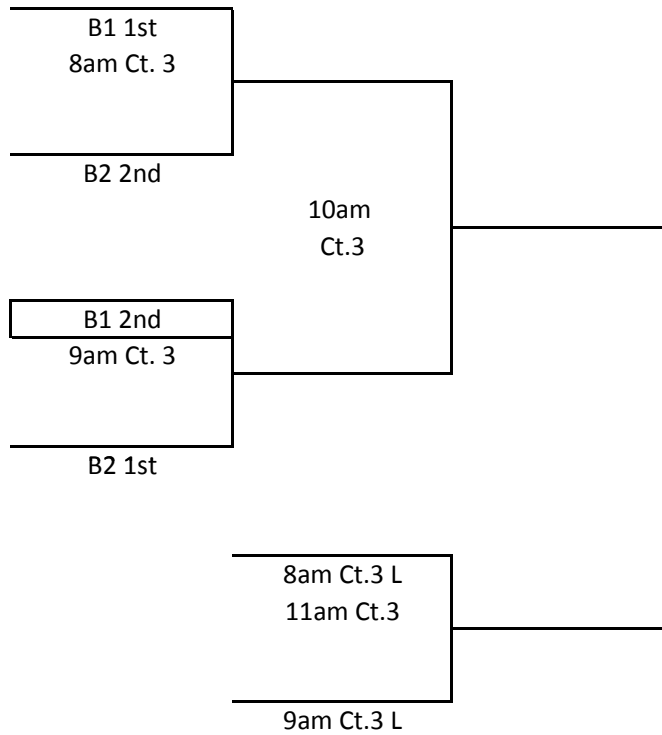

**MEPL**

March 21, 2010  
17s/18s Division

**Sunday**

**A1/A2 Bracket**  
**1st and 2nd**

**A1/A2 Bracket**  
**3rd and 4th**

**MEPL**

March 21, 2010  
17s/18s Division

**B1/B2 Bracket**  
1st and 2nd

**B1/B2 Bracket**  
3rd and 4th

**MEPL**

March 21, 2010  
17s/18s Division

**C1/C2 Bracket  
1st and 2nd**

**C1/C2 Bracket  
3rd and 4th**

**Round 2 D Pools**

<u>12pm Ct.1</u>		<u>12pm Ct.2</u>	
<u>Pool D 1st</u>		<u>Pool D 2nd</u>	
1. Pool D1 1st	2. Pool D2 1st	1. Pool D3 2nd	2. Pool D2 2nd
3. Pool D3 1st		3. Pool D1 2nd	

<u>12pm Ct.3</u>		<u>12pm Ct.4</u>	
<u>Pool D 3rd</u>		<u>Pool D 4th</u>	
1. Pool D1 3rd	2. Pool D2 3rd	1. Pool D3 4th	2. Pool D2 4th
3. Pool D3 3rd		3. Pool D1 4th	