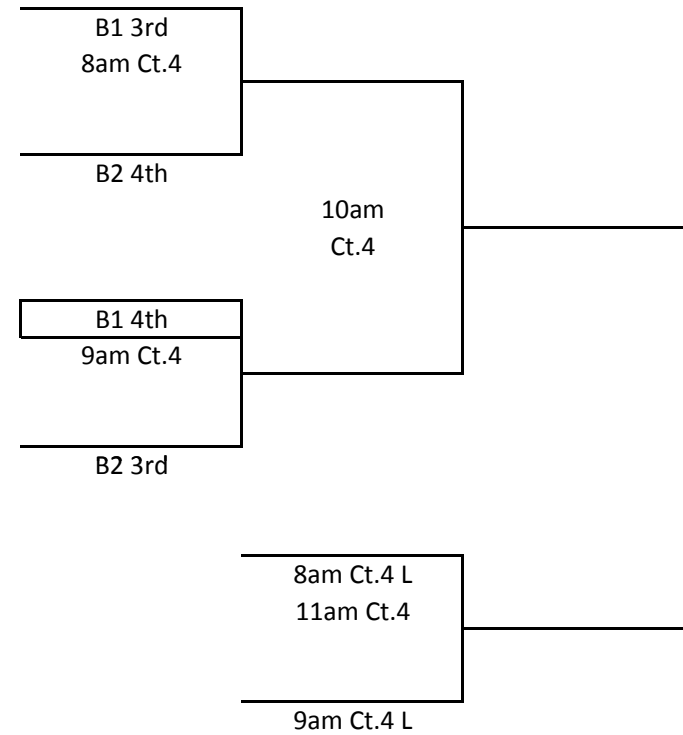

**MEPL**

March 21, 2010  
17s/18s Division

**Sunday**

**A1/A2 Bracket**  
**1st and 2nd**

**A1/A2 Bracket**  
**3rd and 4th**

**MEPL**

March 21, 2010  
17s/18s Division

**B1/B2 Bracket**  
1st and 2nd

**B1/B2 Bracket**  
3rd and 4th

**MEPL**

March 21, 2010  
17s/18s Division

**C1/C2 Bracket  
1st and 2nd**

**C1/C2 Bracket  
3rd and 4th**

**Round 2 D Pools**

<u>12pm Ct.1</u>		<u>12pm Ct.2</u>	
<u>Pool D 1st</u>		<u>Pool D 2nd</u>	
1. Pool D1 1st	2. Pool D2 1st	1. Pool D3 2nd	2. Pool D2 2nd
3. Pool D3 1st		3. Pool D1 2nd	

<u>12pm Ct.3</u>		<u>12pm Ct.4</u>	
<u>Pool D 3rd</u>		<u>Pool D 4th</u>	
1. Pool D1 3rd	2. Pool D2 3rd	1. Pool D3 4th	2. Pool D2 4th
3. Pool D3 3rd		3. Pool D1 4th	