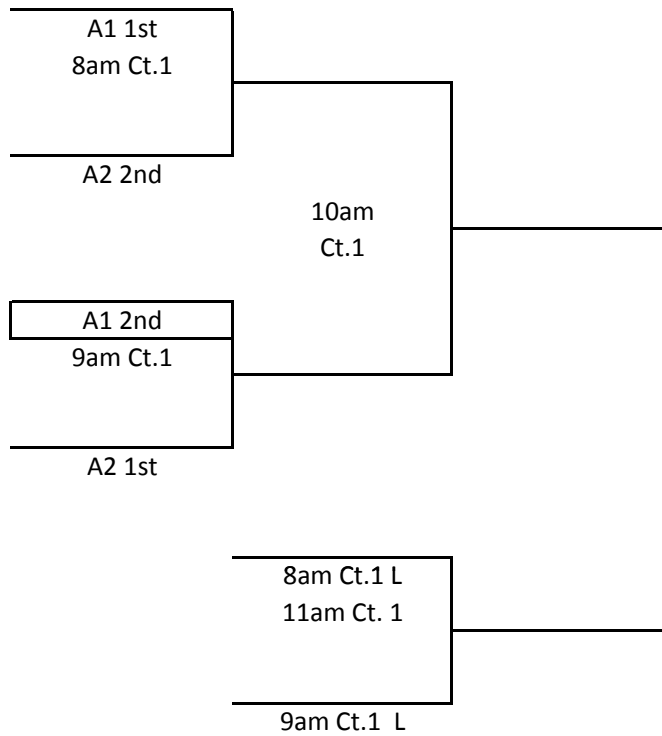

**MEPL**

March 21, 2010  
17s/18s Division

**Sunday**

**A1/A2 Bracket**  
**1st and 2nd**

**A1/A2 Bracket**  
**3rd and 4th**

**MEPL**

March 21, 2010  
17s/18s Division

**B1/B2 Bracket**  
1st and 2nd

**B1/B2 Bracket**  
3rd and 4th

**MEPL**

March 21, 2010  
17s/18s Division

**C1/C2 Bracket  
1st and 2nd**

**C1/C2 Bracket  
3rd and 4th**

**Round 2 D Pools**

<u>12pm Ct.1</u>		<u>12pm Ct.2</u>	
<u>Pool D 1st</u>		<u>Pool D 2nd</u>	
1. Pool D1 1st	2. Pool D2 1st	1. Pool D3 2nd	2. Pool D2 2nd
3. Pool D3 1st		3. Pool D1 2nd	

<u>12pm Ct.3</u>		<u>12pm Ct.4</u>	
<u>Pool D 3rd</u>		<u>Pool D 4th</u>	
1. Pool D1 3rd	2. Pool D2 3rd	1. Pool D3 4th	2. Pool D2 4th
3. Pool D3 3rd		3. Pool D1 4th	