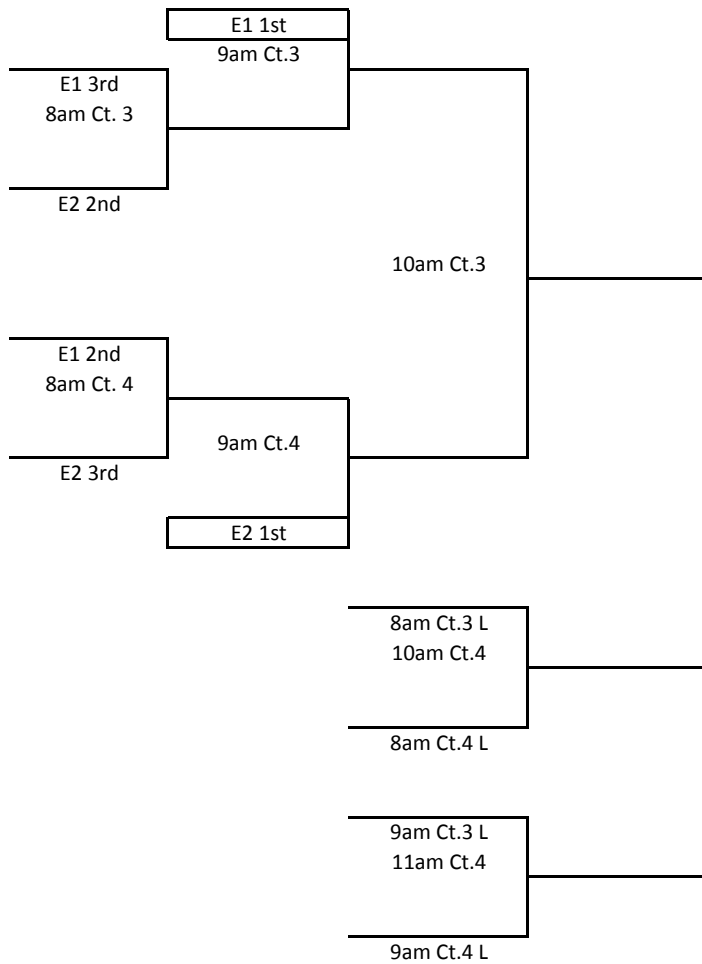

MEPL
 March 21, 2010
 15s/16s Division

Sunday

A1/A2 Bracket
1st and 2nd

A1/A2 Bracket
3rd and 4th

MEPL
March 21, 2010
15s/16s Division

B1/B2 Bracket
1st and 2nd

B1/B2 Bracket
3rd and 4th

MEPL
 March 21, 2010
 15s/16s Division

C1/C2 Bracket
 1st and 2nd

C1/C2 Bracket
 3rd and 4th

MEPL
March 21, 2010
15s/16s Division

D1/D2 Bracket
1st and 2nd

D1/D2 Bracket
3rd and 4th

MEPL
March 21, 2010
15s/16s Division

E1/E2 Bracket

E1/E2 Bracket
4th and 5th