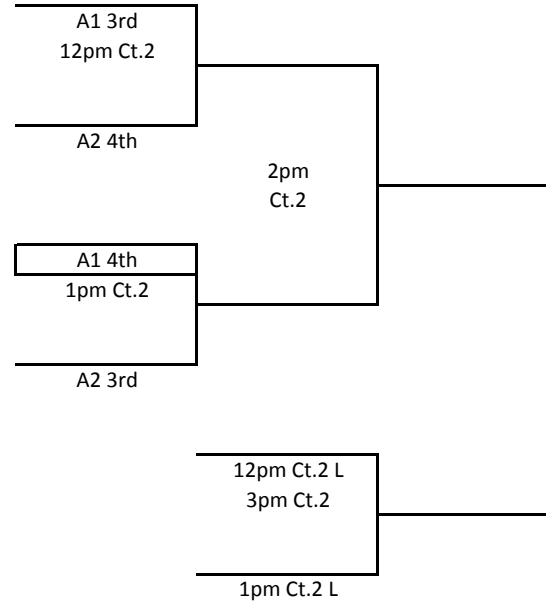

MEPL
 March 21, 2010
 15s/16s Division

Sunday

A1/A2 Bracket
1st and 2nd

A1/A2 Bracket
3rd and 4th

MEPL
March 21, 2010
15s/16s Division

B1/B2 Bracket
1st and 2nd

B1/B2 Bracket
3rd and 4th

MEPL
 March 21, 2010
 15s/16s Division

C1/C2 Bracket
 1st and 2nd

C1/C2 Bracket
 3rd and 4th

MEPL
March 21, 2010
15s/16s Division

D1/D2 Bracket
1st and 2nd

D1/D2 Bracket
3rd and 4th

MEPL
March 21, 2010
15s/16s Division

E1/E2 Bracket

E1/E2 Bracket
4th and 5th