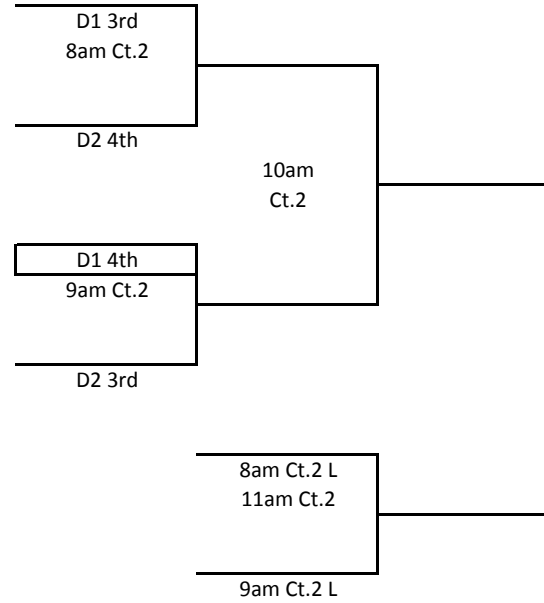

MEPL
 March 21, 2010
 15s/16s Division

Sunday

A1/A2 Bracket
1st and 2nd

A1/A2 Bracket
3rd and 4th

MEPL
March 21, 2010
15s/16s Division

B1/B2 Bracket
1st and 2nd

B1/B2 Bracket
3rd and 4th

MEPL
 March 21, 2010
 15s/16s Division

C1/C2 Bracket
 1st and 2nd

C1/C2 Bracket
 3rd and 4th

MEPL
March 21, 2010
15s/16s Division

D1/D2 Bracket
1st and 2nd

D1/D2 Bracket
3rd and 4th

MEPL
March 21, 2010
15s/16s Division

E1/E2 Bracket

E1/E2 Bracket
4th and 5th