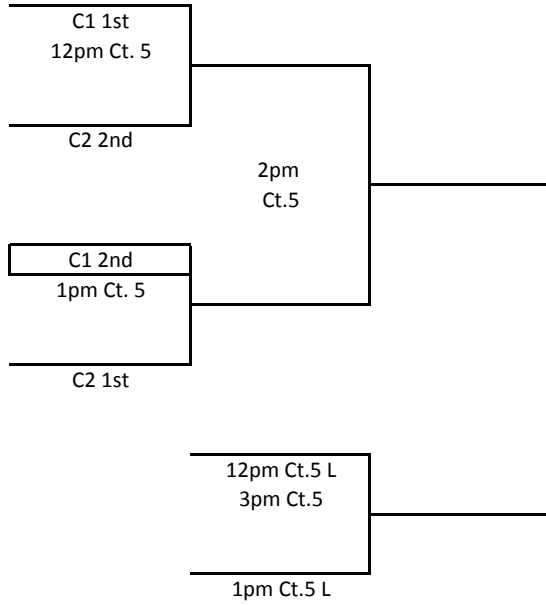

MEPL
 March 21, 2010
 15s/16s Division

Sunday

A1/A2 Bracket
1st and 2nd

A1/A2 Bracket
3rd and 4th

MEPL
March 21, 2010
15s/16s Division

B1/B2 Bracket
1st and 2nd

B1/B2 Bracket
3rd and 4th

MEPL
 March 21, 2010
 15s/16s Division

C1/C2 Bracket
 1st and 2nd

C1/C2 Bracket
 3rd and 4th

MEPL
March 21, 2010
15s/16s Division

D1/D2 Bracket
1st and 2nd

D1/D2 Bracket
3rd and 4th

MEPL
March 21, 2010
15s/16s Division

E1/E2 Bracket

E1/E2 Bracket
4th and 5th