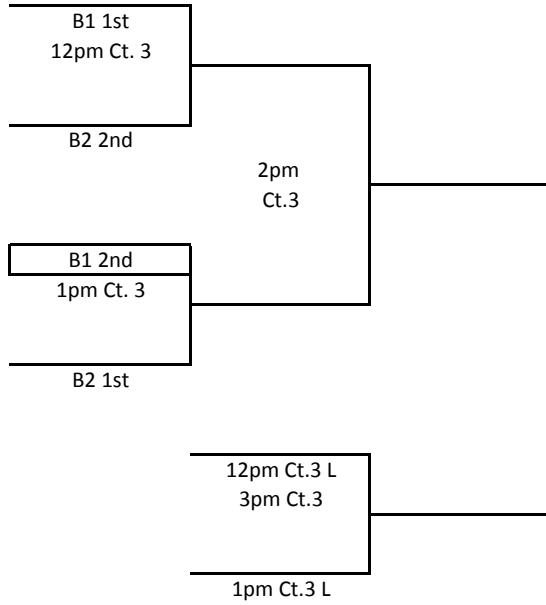

MEPL
 March 21, 2010
 15s/16s Division

Sunday

A1/A2 Bracket
1st and 2nd

A1/A2 Bracket
3rd and 4th

MEPL
March 21, 2010
15s/16s Division

B1/B2 Bracket
1st and 2nd

B1/B2 Bracket
3rd and 4th

MEPL
 March 21, 2010
 15s/16s Division

C1/C2 Bracket
 1st and 2nd

C1/C2 Bracket
 3rd and 4th

MEPL
March 21, 2010
15s/16s Division

D1/D2 Bracket
1st and 2nd

D1/D2 Bracket
3rd and 4th

MEPL
March 21, 2010
15s/16s Division

E1/E2 Bracket

E1/E2 Bracket
4th and 5th