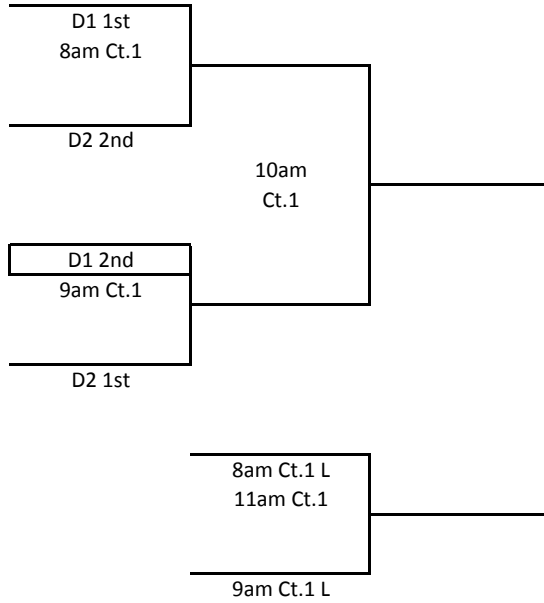

C1/C2 Bracket
 1st and 2nd

C1/C2 Bracket
 3rd and 4th

MEPL
March 21, 2010
15s/16s Division

D1/D2 Bracket
1st and 2nd

D1/D2 Bracket
3rd and 4th

MEPL
March 21, 2010
15s/16s Division

E1/E2 Bracket

E1/E2 Bracket
4th and 5th