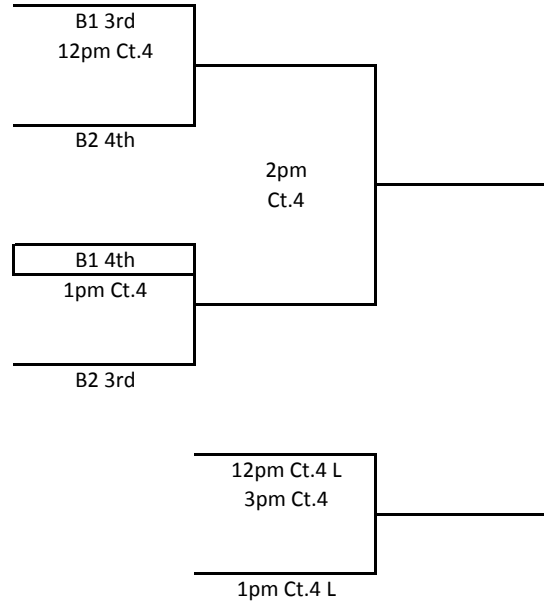

MEPL
 March 21, 2010
 15s/16s Division

Sunday

A1/A2 Bracket
1st and 2nd

A1/A2 Bracket
3rd and 4th

MEPL
March 21, 2010
15s/16s Division

B1/B2 Bracket
1st and 2nd

B1/B2 Bracket
3rd and 4th

MEPL
 March 21, 2010
 15s/16s Division

C1/C2 Bracket
 1st and 2nd

C1/C2 Bracket
 3rd and 4th

MEPL
March 21, 2010
15s/16s Division

D1/D2 Bracket
1st and 2nd

D1/D2 Bracket
3rd and 4th

MEPL
March 21, 2010
15s/16s Division

E1/E2 Bracket

E1/E2 Bracket
4th and 5th