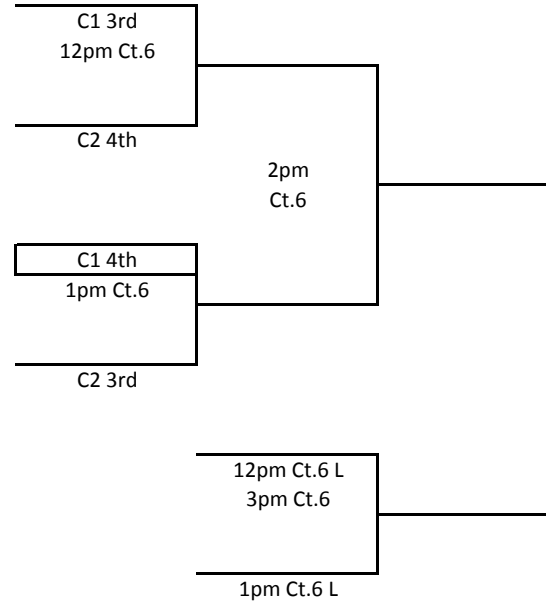

MEPL
 March 21, 2010
 15s/16s Division

Sunday

A1/A2 Bracket
1st and 2nd

A1/A2 Bracket
3rd and 4th

MEPL
March 21, 2010
15s/16s Division

B1/B2 Bracket
1st and 2nd

B1/B2 Bracket
3rd and 4th

MEPL
 March 21, 2010
 15s/16s Division

C1/C2 Bracket
 1st and 2nd

C1/C2 Bracket
 3rd and 4th

MEPL
March 21, 2010
15s/16s Division

D1/D2 Bracket
1st and 2nd

D1/D2 Bracket
3rd and 4th

MEPL
March 21, 2010
15s/16s Division

E1/E2 Bracket

E1/E2 Bracket
4th and 5th