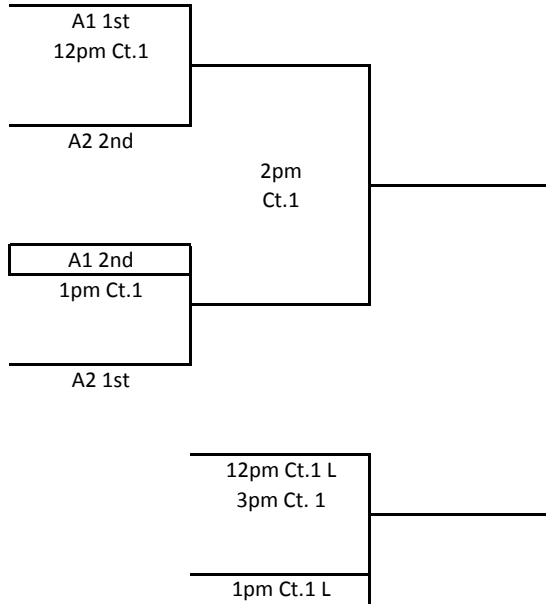

MEPL
 March 21, 2010
 15s/16s Division

Sunday

A1/A2 Bracket
1st and 2nd

A1/A2 Bracket
3rd and 4th

MEPL
March 21, 2010
15s/16s Division

B1/B2 Bracket
1st and 2nd

B1/B2 Bracket
3rd and 4th

MEPL
 March 21, 2010
 15s/16s Division

C1/C2 Bracket
 1st and 2nd

C1/C2 Bracket
 3rd and 4th

MEPL
March 21, 2010
15s/16s Division

D1/D2 Bracket
1st and 2nd

D1/D2 Bracket
3rd and 4th

MEPL
March 21, 2010
15s/16s Division

E1/E2 Bracket

E1/E2 Bracket
4th and 5th