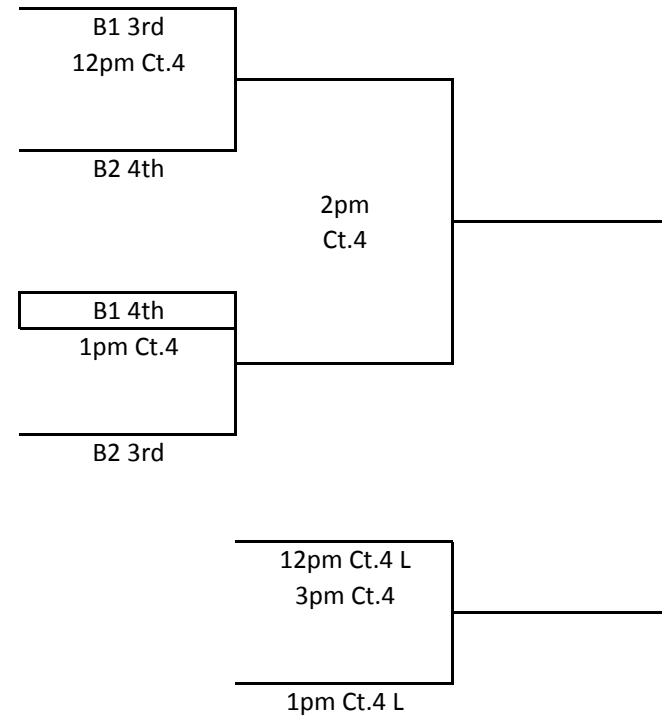

MEPL

March 21, 2010

13s/14s Division

Sunday

A1/A2 Bracket
1st and 2nd

A1/A2 Bracket
3rd and 4th

MEPL

March 21, 2010

13s/14s Division

B1/B2 Bracket
1st and 2nd

B1/B2 Bracket
3rd and 4th

Round 2 C Pools

<u>8am Ct.1</u> <u>Pool C 1st</u>	<u>8am Ct.2</u> <u>Pool C 2nd</u>	<u>8am Ct.3</u> <u>Pool C 3rd</u>	<u>1pm Ct.4</u> <u>Pool C 4th</u>
1. Pool C1 1st	1. Pool C3 2nd	1. Pool C1 3rd	1. Pool C3 4th
2. Pool C2 1st	2. Pool C2 2nd	2. Pool C2 3rd	2. Pool C2 4th
3. Pool C3 1st	3. Pool C1 2nd	3. Pool C3 3rd	3. Pool C1 4th