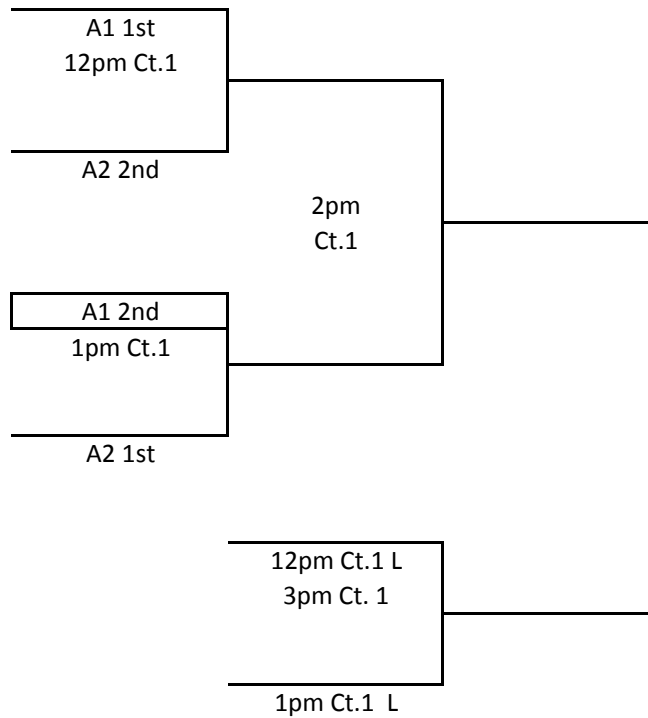

MEPL

March 21, 2010

13s/14s Division

Sunday

A1/A2 Bracket
1st and 2nd

A1/A2 Bracket
3rd and 4th

MEPL

March 21, 2010

13s/14s Division

B1/B2 Bracket
1st and 2nd

B1/B2 Bracket
3rd and 4th

Round 2 C Pools

<u>8am Ct.1</u> <u>Pool C 1st</u>	<u>8am Ct.2</u> <u>Pool C 2nd</u>	<u>8am Ct.3</u> <u>Pool C 3rd</u>	<u>1pm Ct.4</u> <u>Pool C 4th</u>
1. Pool C1 1st	1. Pool C3 2nd	1. Pool C1 3rd	1. Pool C3 4th
2. Pool C2 1st	2. Pool C2 2nd	2. Pool C2 3rd	2. Pool C2 4th
3. Pool C3 1st	3. Pool C1 2nd	3. Pool C3 3rd	3. Pool C1 4th