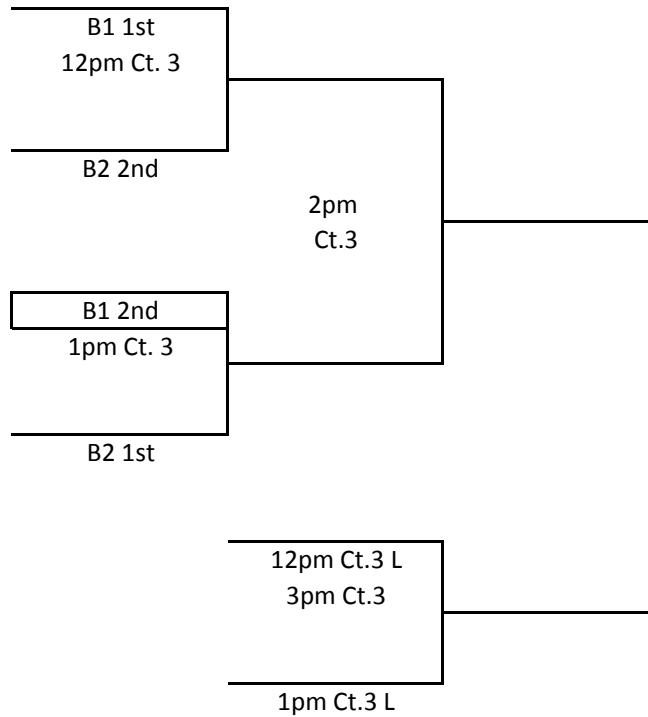

MEPL

March 21, 2010

13s/14s Division

Sunday

A1/A2 Bracket
1st and 2nd

A1/A2 Bracket
3rd and 4th

MEPL

March 21, 2010

13s/14s Division

B1/B2 Bracket
1st and 2nd

B1/B2 Bracket
3rd and 4th

Round 2 C Pools

<u>8am Ct.1</u> <u>Pool C 1st</u>	<u>8am Ct.2</u> <u>Pool C 2nd</u>	<u>8am Ct.3</u> <u>Pool C 3rd</u>	<u>1pm Ct.4</u> <u>Pool C 4th</u>
1. Pool C1 1st	1. Pool C3 2nd	1. Pool C1 3rd	1. Pool C3 4th
2. Pool C2 1st	2. Pool C2 2nd	2. Pool C2 3rd	2. Pool C2 4th
3. Pool C3 1st	3. Pool C1 2nd	3. Pool C3 3rd	3. Pool C1 4th