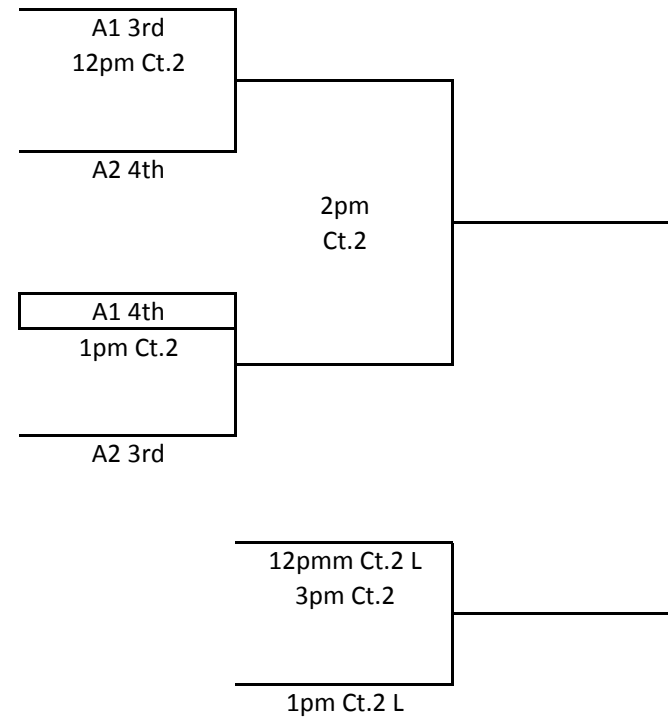

MEPL

March 21, 2010

13s/14s Division

Sunday

A1/A2 Bracket
1st and 2nd

A1/A2 Bracket
3rd and 4th

MEPL

March 21, 2010

13s/14s Division

B1/B2 Bracket
1st and 2nd

B1/B2 Bracket
3rd and 4th

Round 2 C Pools

<u>8am Ct.1</u> <u>Pool C 1st</u>	<u>8am Ct.2</u> <u>Pool C 2nd</u>	<u>8am Ct.3</u> <u>Pool C 3rd</u>	<u>1pm Ct.4</u> <u>Pool C 4th</u>
1. Pool C1 1st	1. Pool C3 2nd	1. Pool C1 3rd	1. Pool C3 4th
2. Pool C2 1st	2. Pool C2 2nd	2. Pool C2 3rd	2. Pool C2 4th
3. Pool C3 1st	3. Pool C1 2nd	3. Pool C3 3rd	3. Pool C1 4th