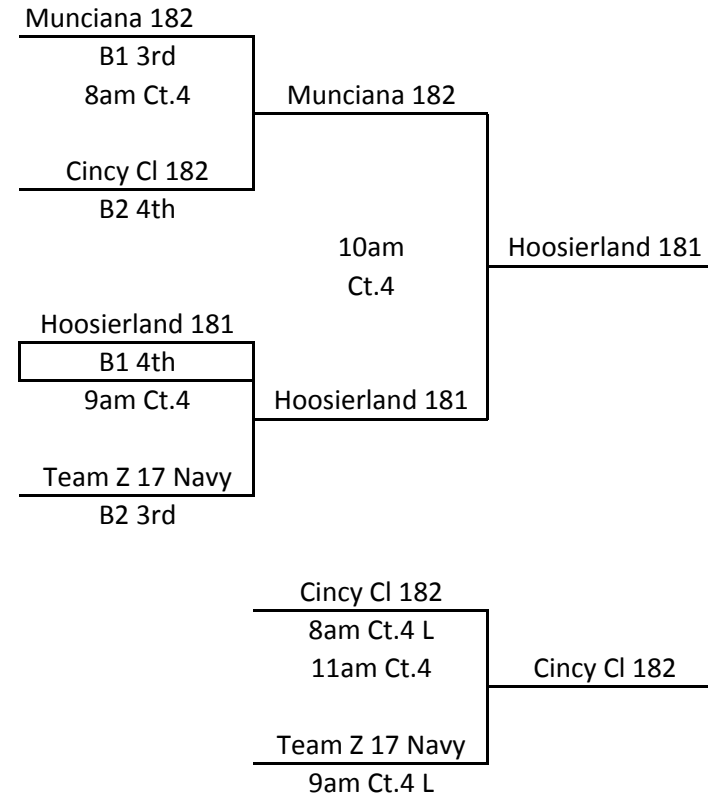

B1/B2 Bracket
3rd and 4th