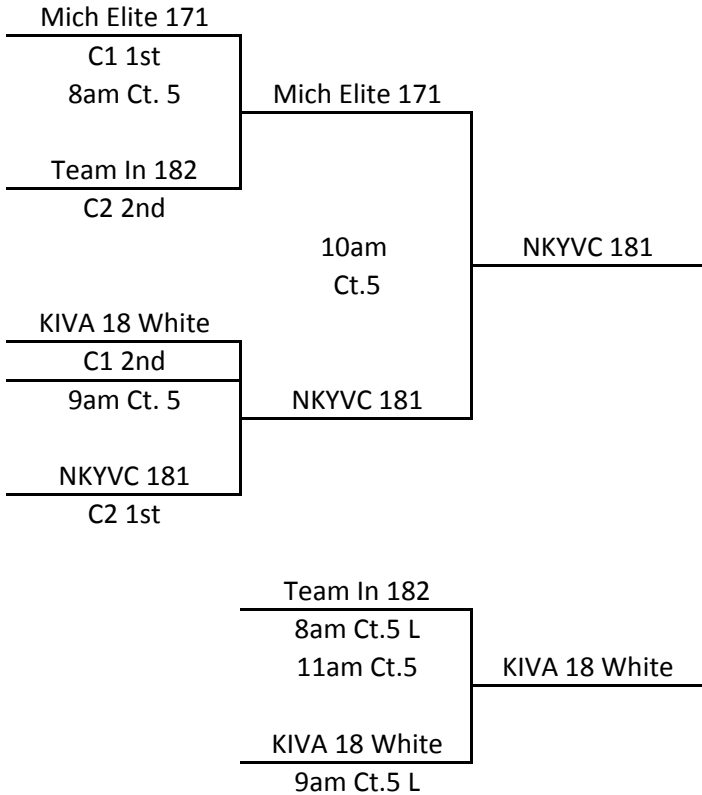

C1/C2 Bracket
1st and 2nd