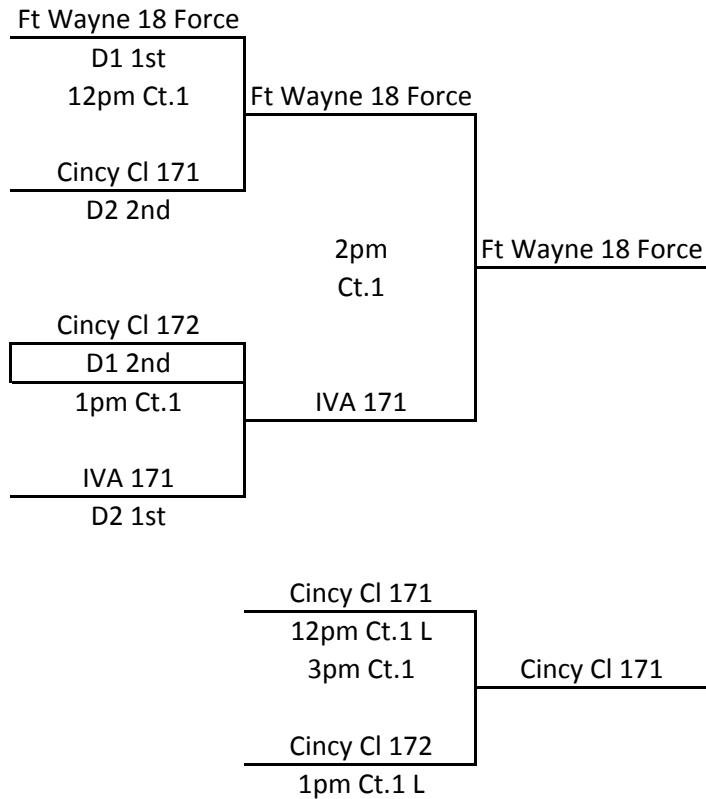

D1/D2 Bracket
1st and 2nd