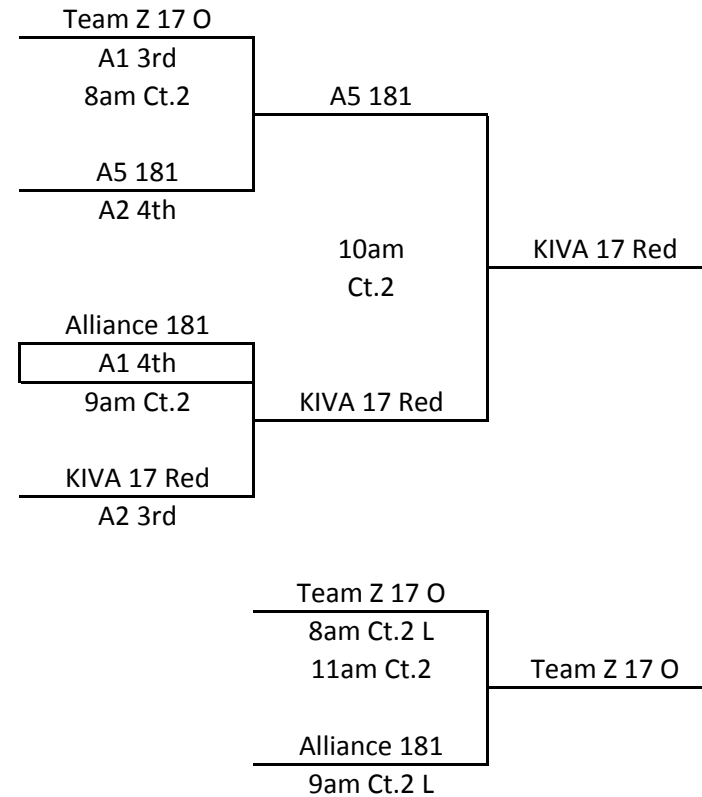

A1/A2 Bracket
3rd and 4th