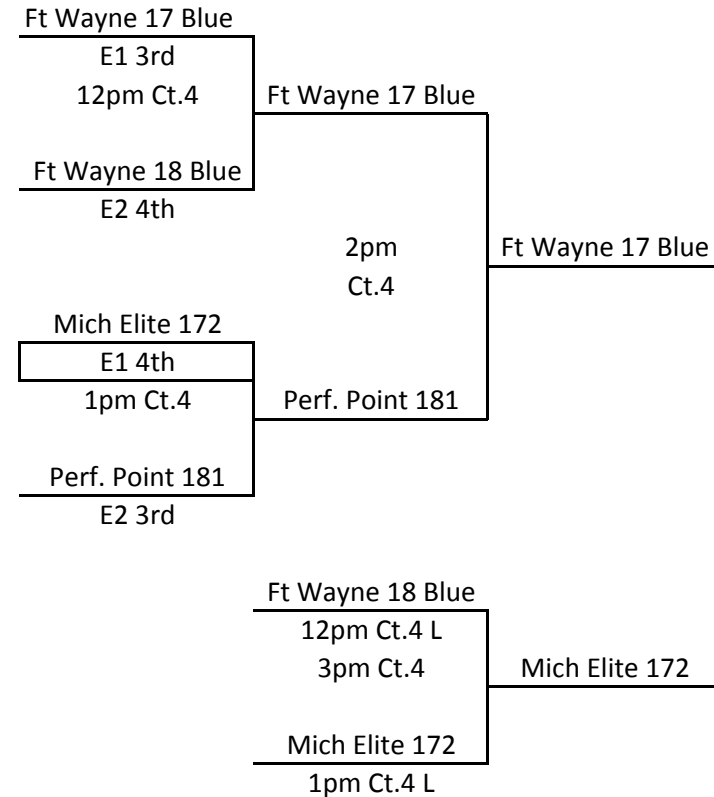

E1/E2 Bracket
3rd and 4th