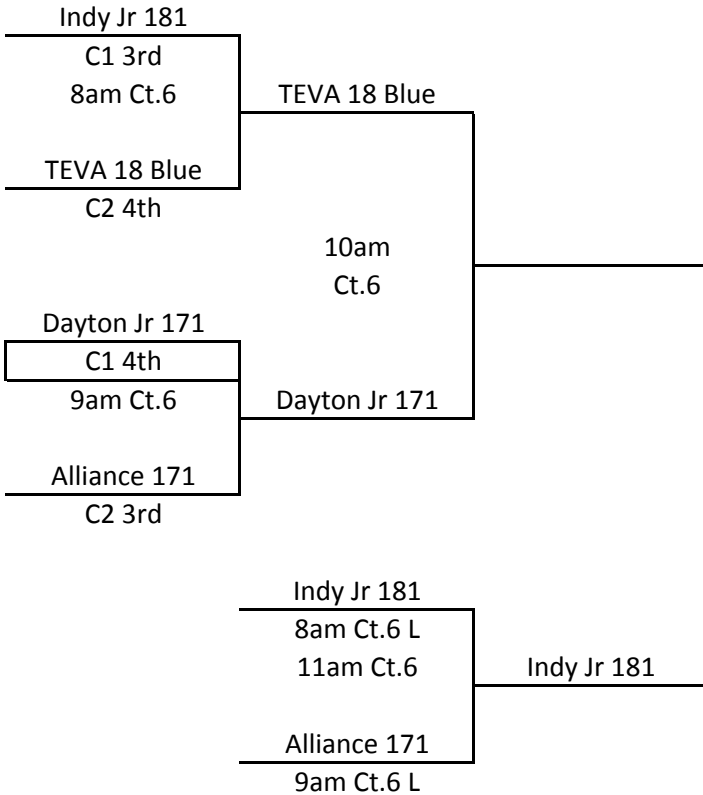

C1/C2 Bracket
3rd and 4th