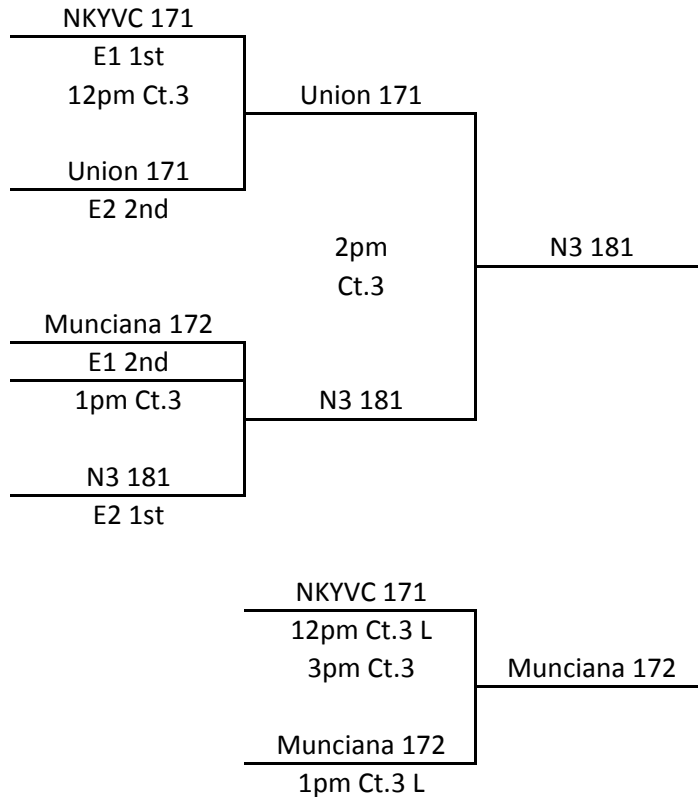

E1/E2 Bracket
1st and 2nd