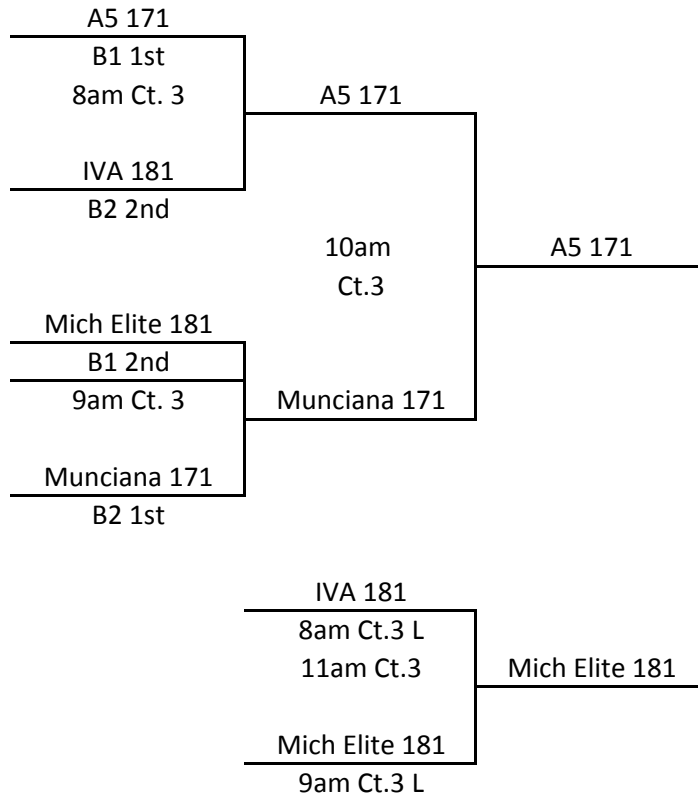

B1/B2 Bracket
1st and 2nd