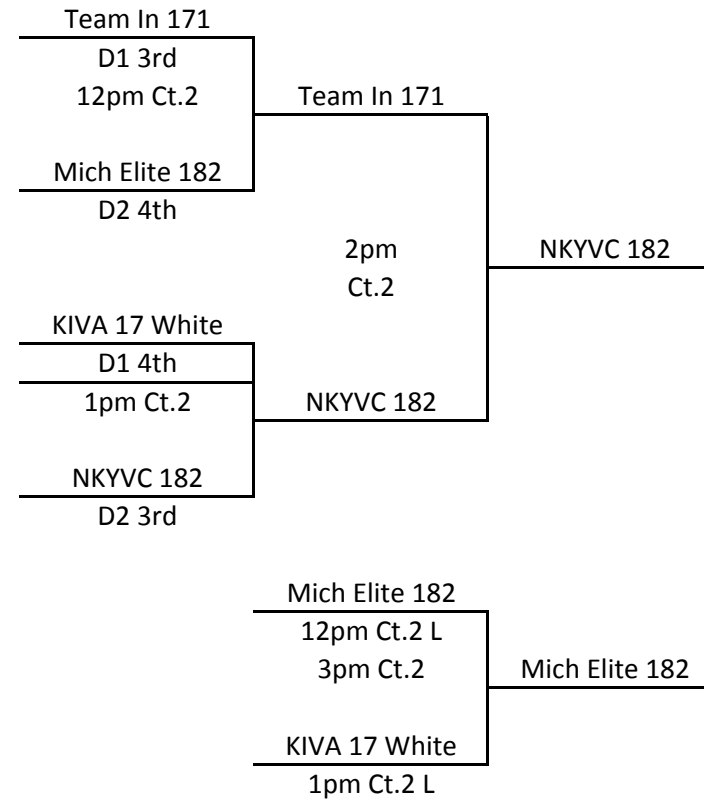

D1/D2 Bracket
3rd and 4th