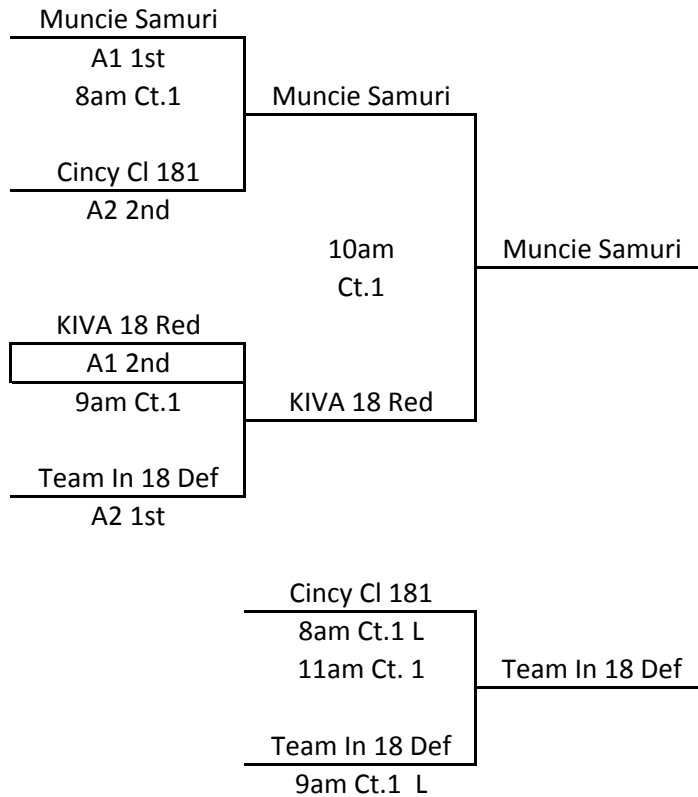

A1/A2 Bracket
1st and 2nd