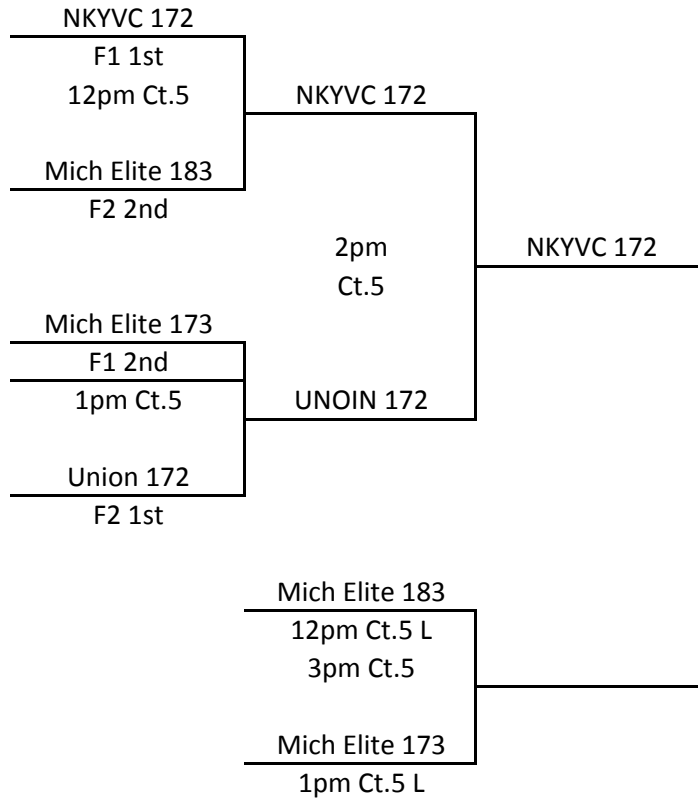

F1/F2 Bracket
1st and 2nd