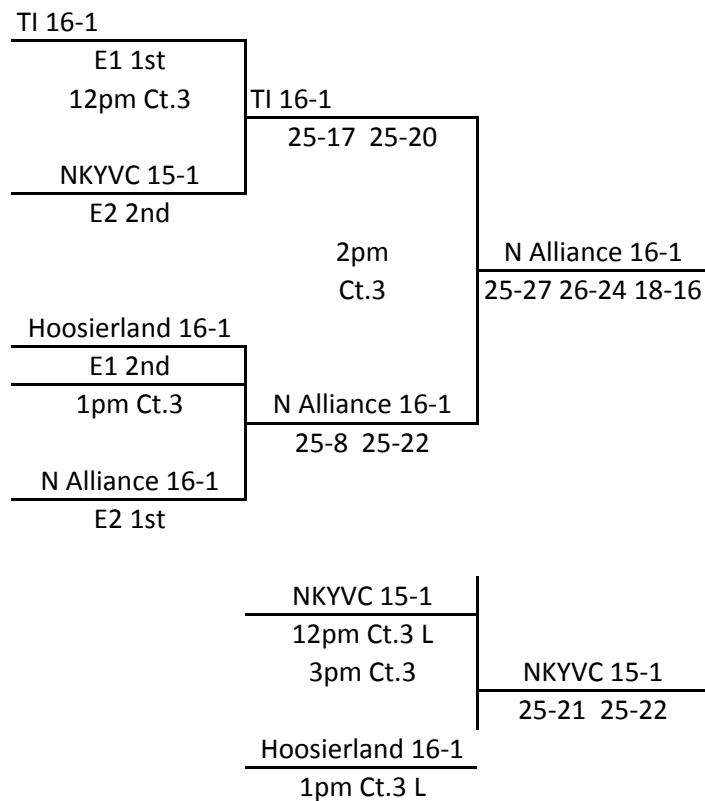

All matches played at Munciana facility in Yorktown, IN.

MEPL

January 31, 2010

15s/16s Division

B1/B2 Bracket
1st and 2nd

B1/B2 Bracket
3rd and 4th

All matches played at Munciana facility in Yorktown, IN.

MEPL

January 31, 2010

15s/16s Division

C1/C2 Bracket
1st and 2nd

C1/C2 Bracket
3rd and 4th

All matches played at Munciana facility in Yorktown, IN.

MEPL

January 31, 2010

15s/16s Division

D1/D2 Bracket
1st and 2nd

D1/D2 Bracket
3rd and 4th

MEPL

January 31, 2010

15s/16s Division

All matches played at Munciana facility in Yorktown, IN.

E1/E2 Bracket
1st and 2nd

E1/E2 Bracket
3rd and 4th

MEPL

All matches played at Munciana facility in Yorktown, IN.

January 31, 2010

15s/16s Division

F1/F2 Bracket
1st and 2nd

F1/F2 Bracket
3rd and 4th