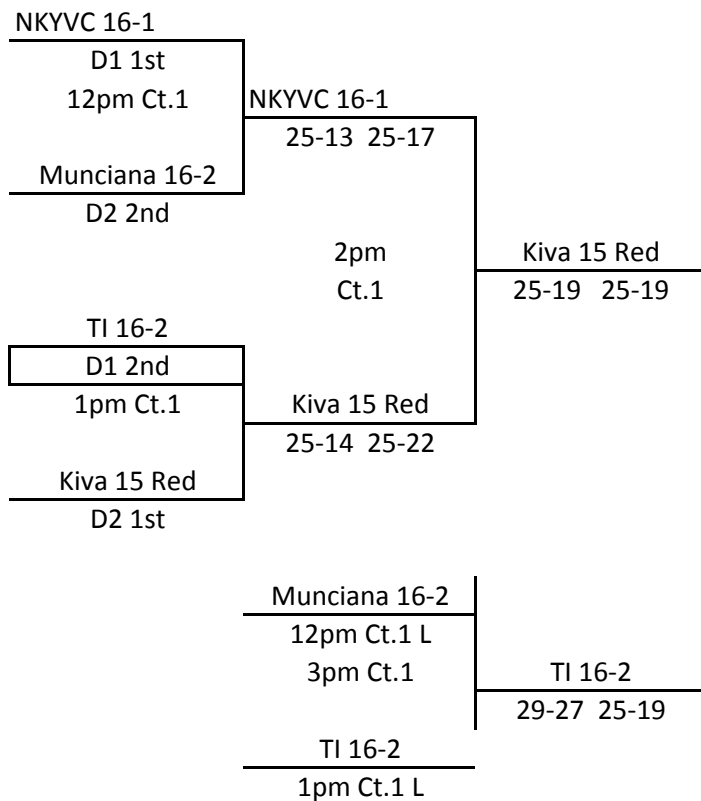

All matches played at Munciana facility in Yorktown, IN.

MEPL

January 31, 2010

15s/16s Division

B1/B2 Bracket
1st and 2nd

B1/B2 Bracket
3rd and 4th

All matches played at Munciana facility in Yorktown, IN.

MEPL

January 31, 2010

15s/16s Division

C1/C2 Bracket
1st and 2nd

C1/C2 Bracket
3rd and 4th

All matches played at Munciana facility in Yorktown, IN.

MEPL

January 31, 2010

15s/16s Division

D1/D2 Bracket
1st and 2nd

D1/D2 Bracket
3rd and 4th

MEPL

January 31, 2010

15s/16s Division

All matches played at Munciana facility in Yorktown, IN.

E1/E2 Bracket
1st and 2nd

E1/E2 Bracket
3rd and 4th

MEPL

All matches played at Munciana facility in Yorktown, IN.

January 31, 2010

15s/16s Division

F1/F2 Bracket
1st and 2nd

F1/F2 Bracket
3rd and 4th