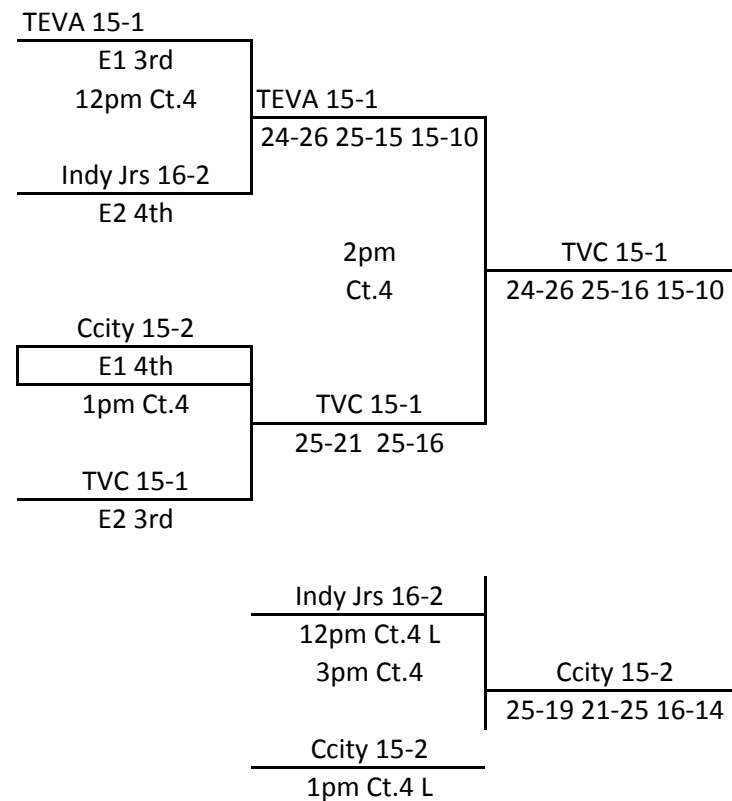

All matches played at Munciana facility in Yorktown, IN.

MEPL

January 31, 2010

15s/16s Division

B1/B2 Bracket
1st and 2nd

B1/B2 Bracket
3rd and 4th

All matches played at Munciana facility in Yorktown, IN.

MEPL

January 31, 2010

15s/16s Division

C1/C2 Bracket
1st and 2nd

C1/C2 Bracket
3rd and 4th

All matches played at Munciana facility in Yorktown, IN.

MEPL

January 31, 2010

15s/16s Division

D1/D2 Bracket
1st and 2nd

D1/D2 Bracket
3rd and 4th

MEPL

January 31, 2010

15s/16s Division

All matches played at Munciana facility in Yorktown, IN.

E1/E2 Bracket
1st and 2nd

E1/E2 Bracket
3rd and 4th

MEPL

All matches played at Munciana facility in Yorktown, IN.

January 31, 2010

15s/16s Division

F1/F2 Bracket
1st and 2nd

F1/F2 Bracket
3rd and 4th