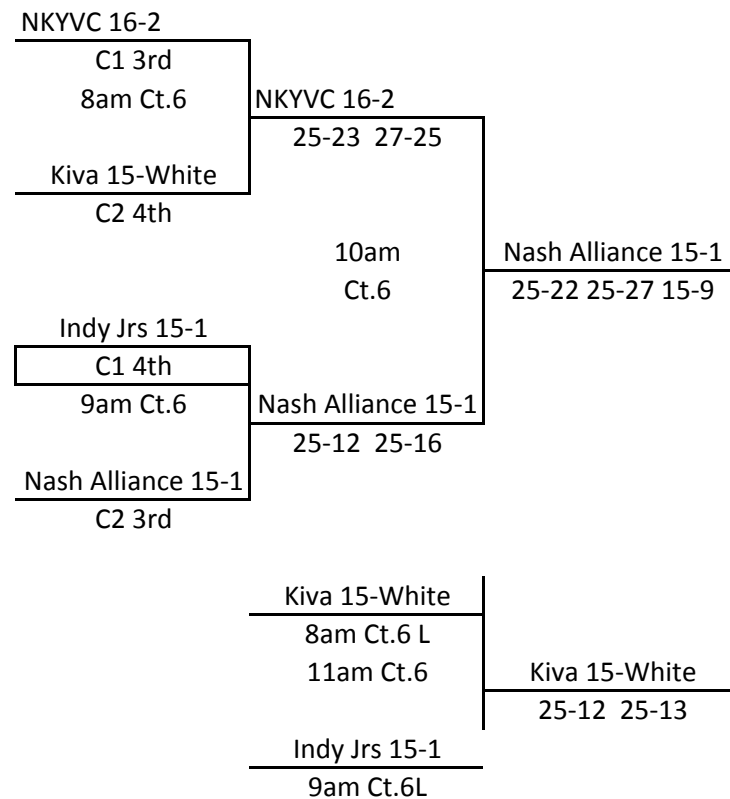

All matches played at Munciana facility in Yorktown, IN.

MEPL

January 31, 2010

15s/16s Division

A1/A2 Bracket

1st and 2nd

A1/A2 Bracket

3rd and 4th

All matches played at Munciana facility in Yorktown, IN.

MEPL

January 31, 2010

15s/16s Division

B1/B2 Bracket
1st and 2nd

B1/B2 Bracket
3rd and 4th

All matches played at Munciana facility in Yorktown, IN.

MEPL

January 31, 2010

15s/16s Division

C1/C2 Bracket
1st and 2nd

C1/C2 Bracket
3rd and 4th

All matches played at Munciana facility in Yorktown, IN.

MEPL

January 31, 2010

15s/16s Division

D1/D2 Bracket
1st and 2nd

D1/D2 Bracket
3rd and 4th

MEPL

January 31, 2010

15s/16s Division

All matches played at Munciana facility in Yorktown, IN.

E1/E2 Bracket
1st and 2nd

E1/E2 Bracket
3rd and 4th