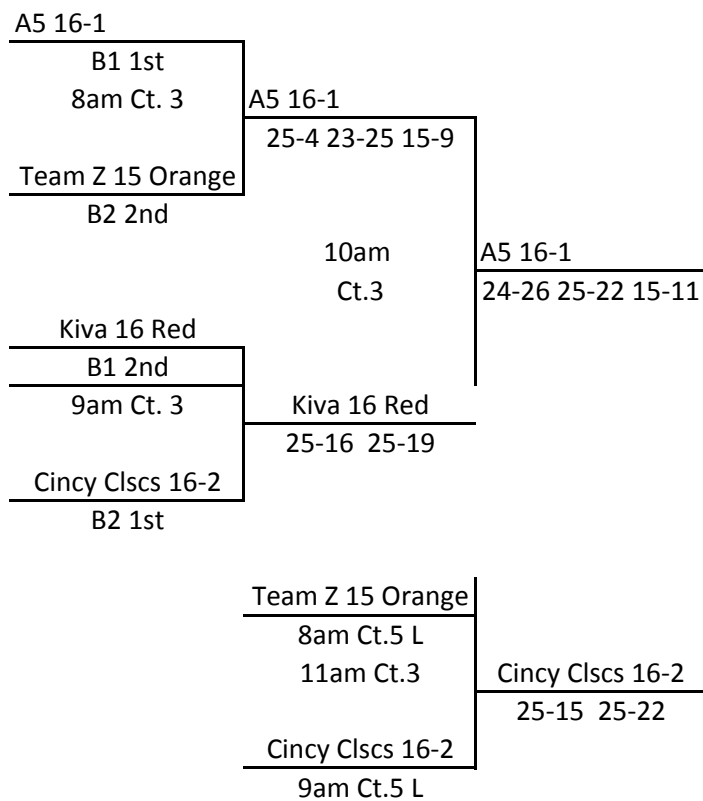

All matches played at Munciana facility in Yorktown, IN.

MEPL

January 31, 2010

15s/16s Division

A1/A2 Bracket

1st and 2nd

A1/A2 Bracket

3rd and 4th

All matches played at Munciana facility in Yorktown, IN.

MEPL

January 31, 2010

15s/16s Division

B1/B2 Bracket
1st and 2nd

B1/B2 Bracket
3rd and 4th

All matches played at Munciana facility in Yorktown, IN.

MEPL

January 31, 2010

15s/16s Division

C1/C2 Bracket
1st and 2nd

C1/C2 Bracket
3rd and 4th

All matches played at Munciana facility in Yorktown, IN.

MEPL

January 31, 2010

15s/16s Division

D1/D2 Bracket
1st and 2nd

D1/D2 Bracket
3rd and 4th

MEPL

January 31, 2010

15s/16s Division

All matches played at Munciana facility in Yorktown, IN.

E1/E2 Bracket
1st and 2nd

E1/E2 Bracket
3rd and 4th