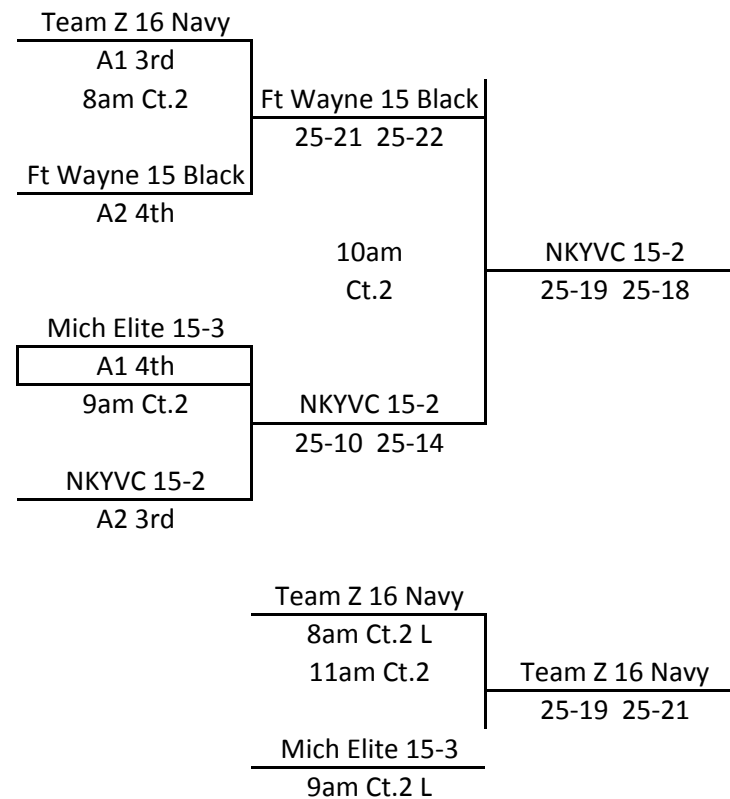

All matches played at Munciana facility in Yorktown, IN.

MEPL

January 31, 2010

15s/16s Division

A1/A2 Bracket

1st and 2nd

A1/A2 Bracket

3rd and 4th

All matches played at Munciana facility in Yorktown, IN.

MEPL

January 31, 2010

15s/16s Division

B1/B2 Bracket
1st and 2nd

B1/B2 Bracket
3rd and 4th

All matches played at Munciana facility in Yorktown, IN.

MEPL

January 31, 2010

15s/16s Division

C1/C2 Bracket
1st and 2nd

C1/C2 Bracket
3rd and 4th

All matches played at Munciana facility in Yorktown, IN.

MEPL

January 31, 2010

15s/16s Division

D1/D2 Bracket
1st and 2nd

D1/D2 Bracket
3rd and 4th

MEPL

January 31, 2010

15s/16s Division

All matches played at Munciana facility in Yorktown, IN.

E1/E2 Bracket
1st and 2nd

E1/E2 Bracket
3rd and 4th