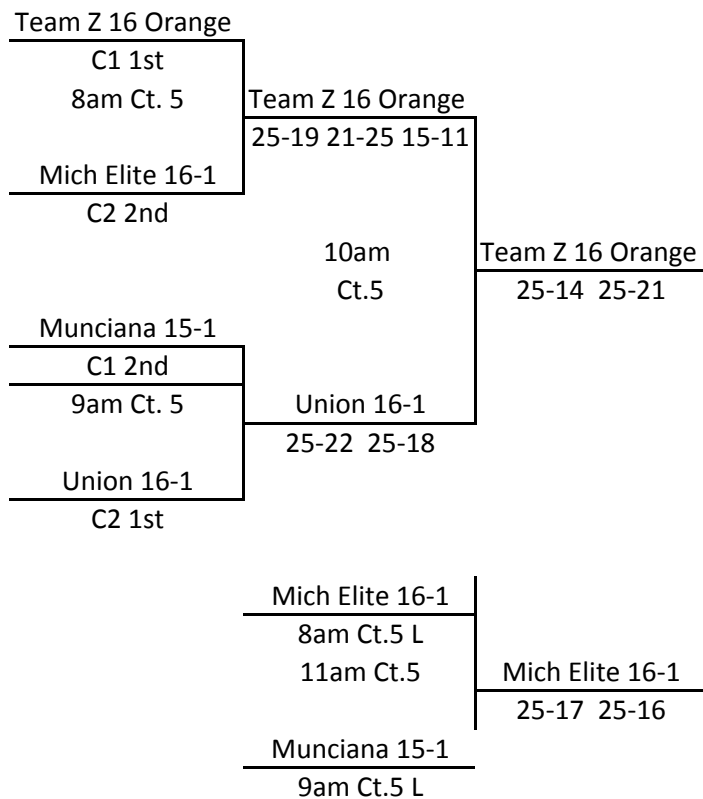

All matches played at Munciana facility in Yorktown, IN.

MEPL

January 31, 2010

15s/16s Division

A1/A2 Bracket

1st and 2nd

A1/A2 Bracket

3rd and 4th

All matches played at Munciana facility in Yorktown, IN.

MEPL

January 31, 2010

15s/16s Division

B1/B2 Bracket
1st and 2nd

B1/B2 Bracket
3rd and 4th

All matches played at Munciana facility in Yorktown, IN.

MEPL

January 31, 2010

15s/16s Division

C1/C2 Bracket
1st and 2nd

C1/C2 Bracket
3rd and 4th

All matches played at Munciana facility in Yorktown, IN.

MEPL

January 31, 2010

15s/16s Division

D1/D2 Bracket
1st and 2nd

D1/D2 Bracket
3rd and 4th

MEPL

January 31, 2010

15s/16s Division

All matches played at Munciana facility in Yorktown, IN.

E1/E2 Bracket
1st and 2nd

E1/E2 Bracket
3rd and 4th