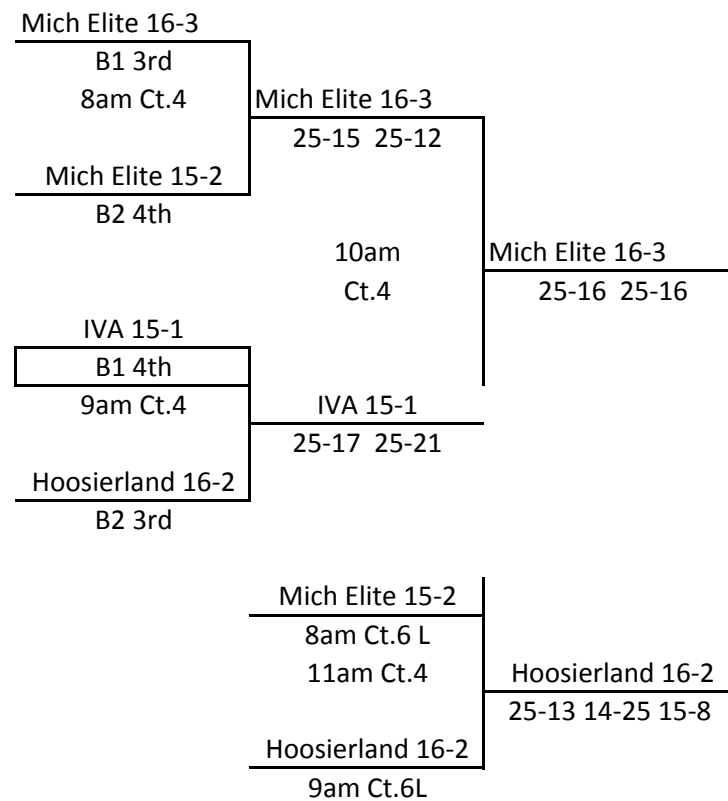

All matches played at Munciana facility in Yorktown, IN.

MEPL

January 31, 2010

15s/16s Division

A1/A2 Bracket

1st and 2nd

A1/A2 Bracket

3rd and 4th

All matches played at Munciana facility in Yorktown, IN.

MEPL

January 31, 2010

15s/16s Division

B1/B2 Bracket
1st and 2nd

B1/B2 Bracket
3rd and 4th

All matches played at Munciana facility in Yorktown, IN.

MEPL

January 31, 2010

15s/16s Division

C1/C2 Bracket
1st and 2nd

C1/C2 Bracket
3rd and 4th

All matches played at Munciana facility in Yorktown, IN.

MEPL

January 31, 2010

15s/16s Division

D1/D2 Bracket
1st and 2nd

D1/D2 Bracket
3rd and 4th

MEPL

January 31, 2010

15s/16s Division

All matches played at Munciana facility in Yorktown, IN.

E1/E2 Bracket
1st and 2nd

E1/E2 Bracket
3rd and 4th