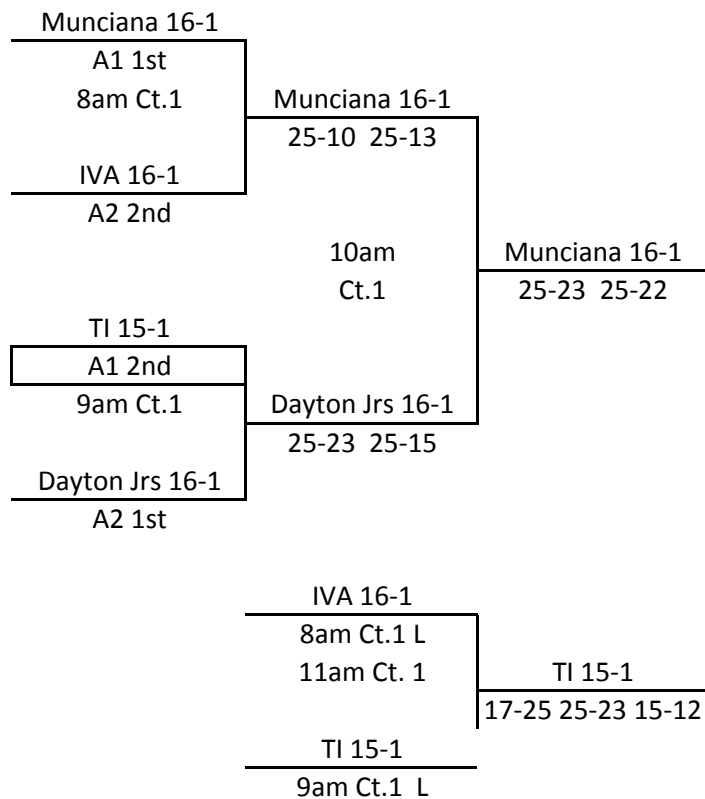

All matches played at Munciana facility in Yorktown, IN.

MEPL

January 31, 2010

15s/16s Division

A1/A2 Bracket

1st and 2nd

A1/A2 Bracket

3rd and 4th

All matches played at Munciana facility in Yorktown, IN.

MEPL

January 31, 2010

15s/16s Division

B1/B2 Bracket
1st and 2nd

B1/B2 Bracket
3rd and 4th

All matches played at Munciana facility in Yorktown, IN.

MEPL

January 31, 2010

15s/16s Division

C1/C2 Bracket
1st and 2nd

C1/C2 Bracket
3rd and 4th

All matches played at Munciana facility in Yorktown, IN.

MEPL

January 31, 2010

15s/16s Division

D1/D2 Bracket
1st and 2nd

D1/D2 Bracket
3rd and 4th

MEPL

January 31, 2010

15s/16s Division

All matches played at Munciana facility in Yorktown, IN.

E1/E2 Bracket
1st and 2nd

E1/E2 Bracket
3rd and 4th