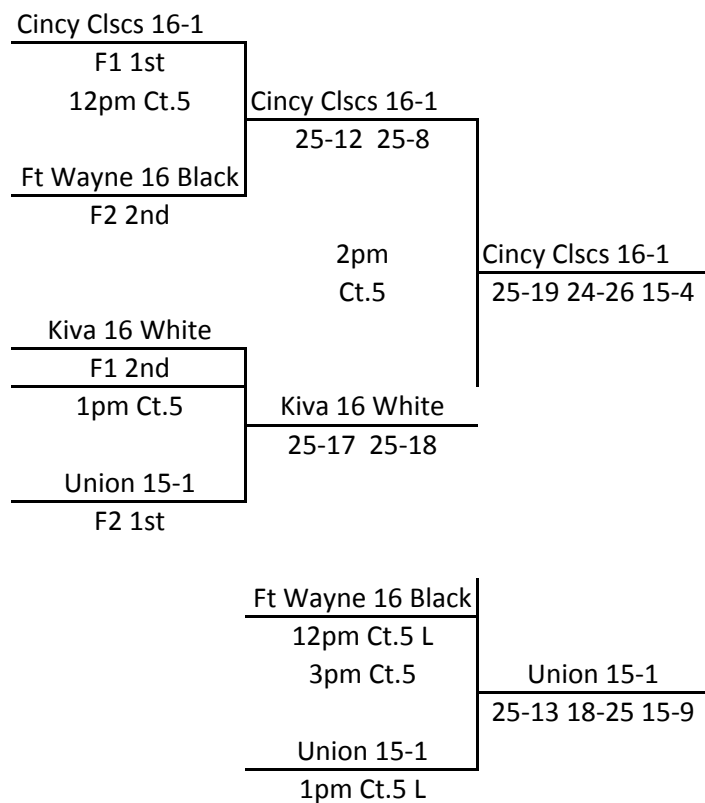

All matches played at Munciana facility in Yorktown, IN.

MEPL

January 31, 2010

15s/16s Division

B1/B2 Bracket
1st and 2nd

B1/B2 Bracket
3rd and 4th

All matches played at Munciana facility in Yorktown, IN.

MEPL

January 31, 2010

15s/16s Division

C1/C2 Bracket
1st and 2nd

C1/C2 Bracket
3rd and 4th

All matches played at Munciana facility in Yorktown, IN.

MEPL

January 31, 2010

15s/16s Division

D1/D2 Bracket
1st and 2nd

D1/D2 Bracket
3rd and 4th

MEPL

January 31, 2010

15s/16s Division

All matches played at Munciana facility in Yorktown, IN.

E1/E2 Bracket
1st and 2nd

E1/E2 Bracket
3rd and 4th

MEPL

All matches played at Munciana facility in Yorktown, IN.

January 31, 2010

15s/16s Division

F1/F2 Bracket
1st and 2nd

F1/F2 Bracket
3rd and 4th