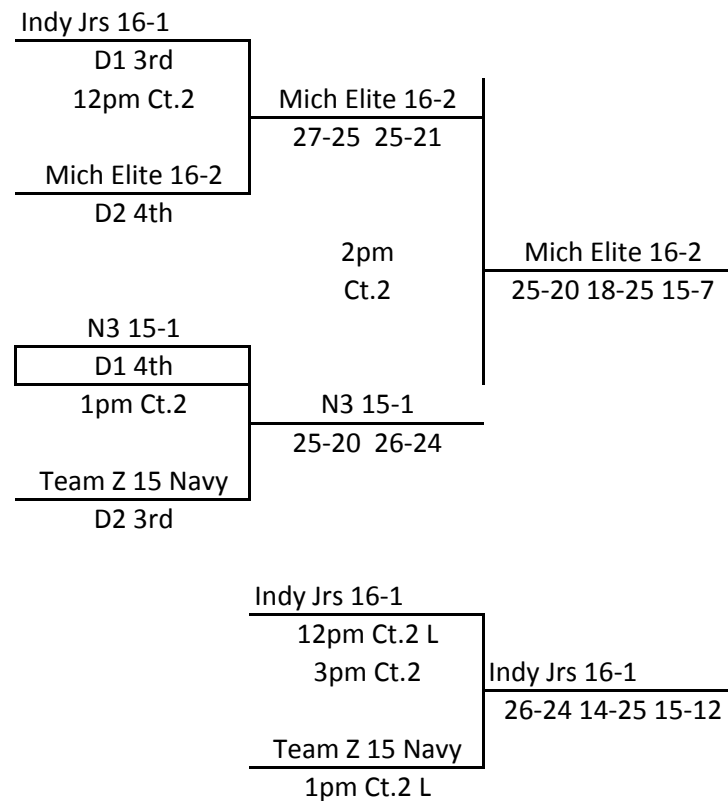

All matches played at Munciana facility in Yorktown, IN.

MEPL

January 31, 2010

15s/16s Division

A1/A2 Bracket

1st and 2nd

A1/A2 Bracket

3rd and 4th

All matches played at Munciana facility in Yorktown, IN.

MEPL

January 31, 2010

15s/16s Division

B1/B2 Bracket
1st and 2nd

B1/B2 Bracket
3rd and 4th

All matches played at Munciana facility in Yorktown, IN.

MEPL

January 31, 2010

15s/16s Division

C1/C2 Bracket
1st and 2nd

C1/C2 Bracket
3rd and 4th

All matches played at Munciana facility in Yorktown, IN.

MEPL

January 31, 2010

15s/16s Division

D1/D2 Bracket
1st and 2nd

D1/D2 Bracket
3rd and 4th

MEPL

January 31, 2010

15s/16s Division

All matches played at Munciana facility in Yorktown, IN.

E1/E2 Bracket
1st and 2nd

E1/E2 Bracket
3rd and 4th