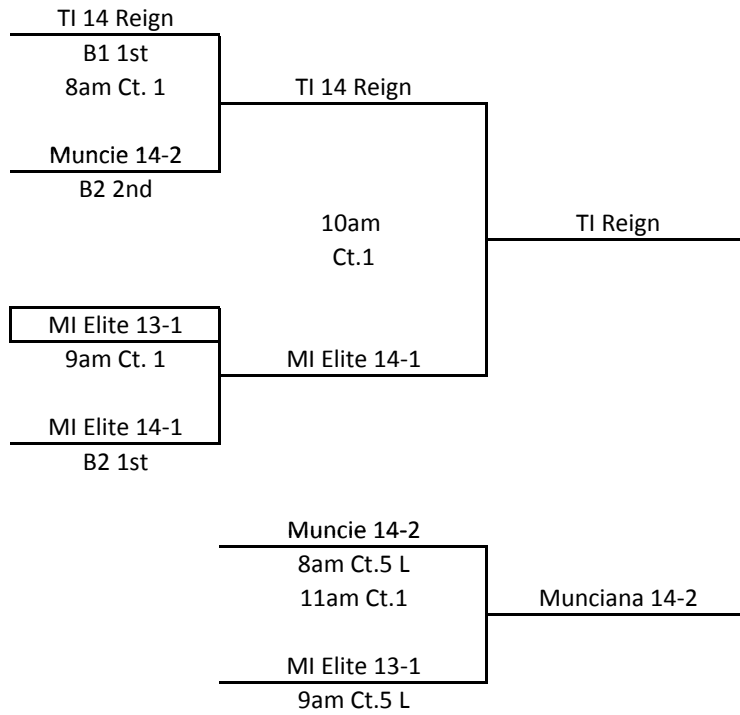

MEPL

January 31, 2010

13s/14s Division

Sunday

A1/A2 Bracket
1st and 2nd

A1/A2 Bracket
3rd and 4th

MEPL

January 31, 2010

13s/14s Division

B1/B2 Bracket

1st and 2nd

B1/B2 Bracket

3rd and 4th

MEPL

January 31, 2010

13s/14s Division

D1/D2 Bracket

1st and 2nd

D1/D2 Bracket

3rd and 4th

MEPL

January 31, 2010

13s/14s Division

E1/E2 Bracket

1st and 2nd

E1/E2 Bracket

3rd and 4th