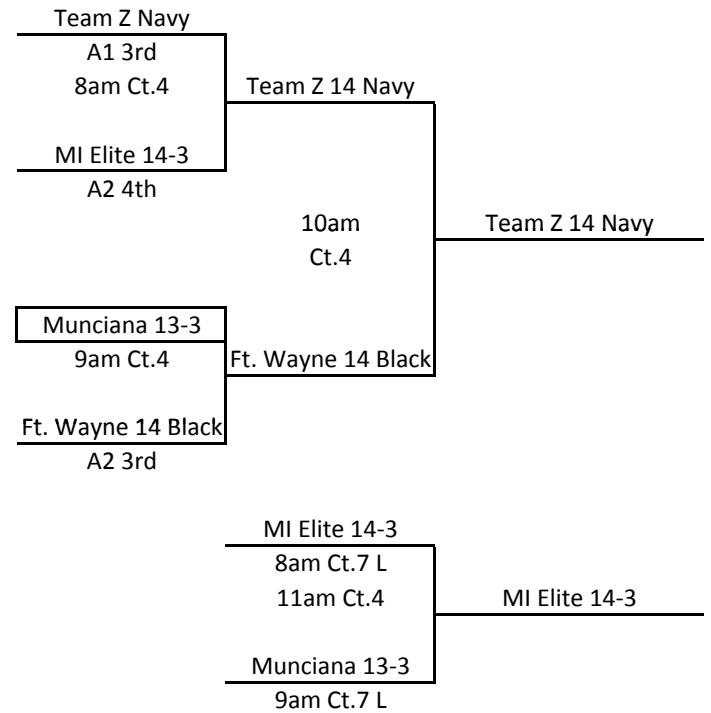

MEPL

January 31, 2010

13s/14s Division

Sunday

A1/A2 Bracket
1st and 2nd

A1/A2 Bracket
3rd and 4th

MEPL

January 31, 2010

13s/14s Division

B1/B2 Bracket

1st and 2nd

B1/B2 Bracket

3rd and 4th

MEPL

January 31, 2010

13s/14s Division

D1/D2 Bracket

1st and 2nd

D1/D2 Bracket

3rd and 4th

MEPL

January 31, 2010

13s/14s Division

E1/E2 Bracket

1st and 2nd

E1/E2 Bracket

3rd and 4th