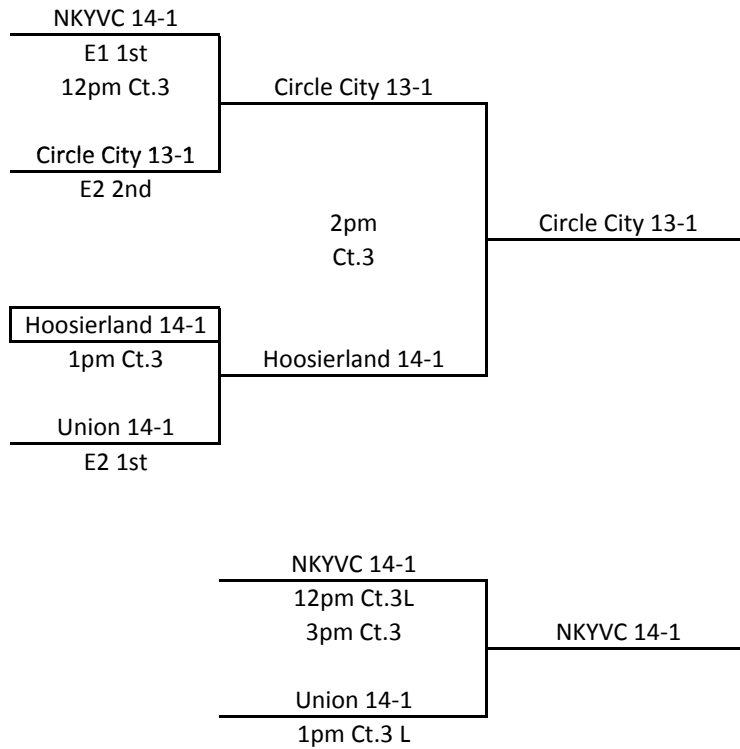

D1/D2 Bracket

1st and 2nd

D1/D2 Bracket

3rd and 4th

MEPL

January 31, 2010

13s/14s Division

E1/E2 Bracket

1st and 2nd

E1/E2 Bracket

3rd and 4th