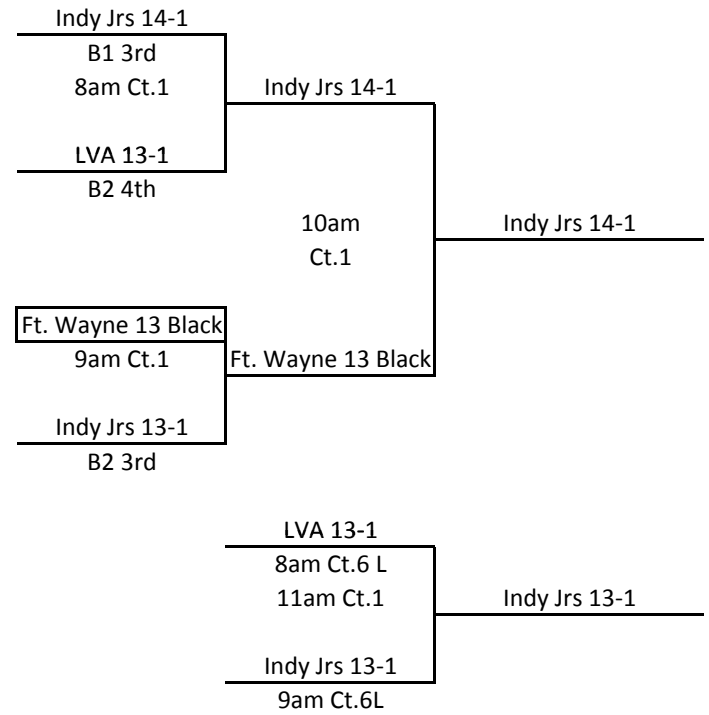

13s/14s Division

B1/B2 Bracket

1st and 2nd

B1/B2 Bracket

3rd and 4th

MEPL

January 31, 2010

13s/14s Division

D1/D2 Bracket

1st and 2nd

D1/D2 Bracket

3rd and 4th

MEPL

January 31, 2010

13s/14s Division

E1/E2 Bracket

1st and 2nd

E1/E2 Bracket

3rd and 4th