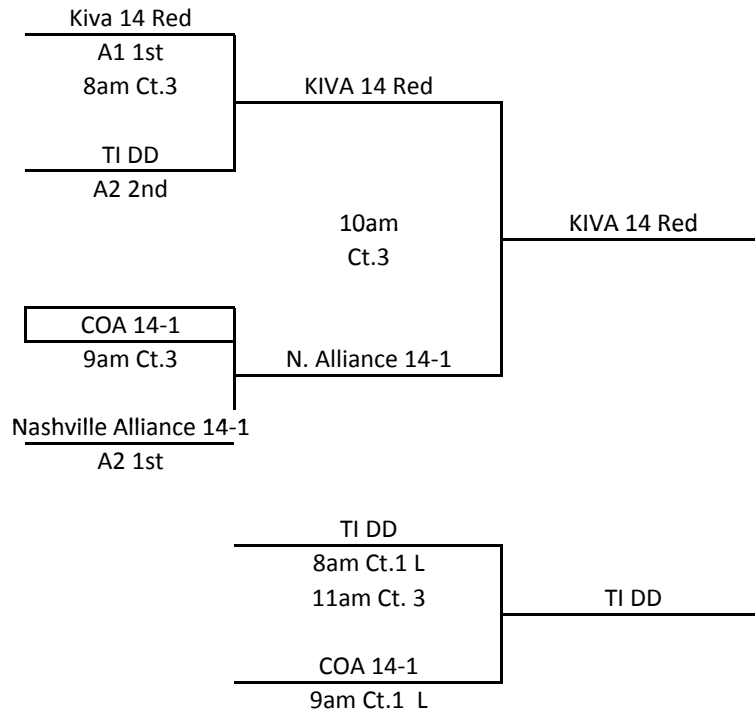

MEPL

January 31, 2010

13s/14s Division

Sunday

A1/A2 Bracket
1st and 2nd

A1/A2 Bracket
3rd and 4th

MEPL

January 31, 2010

13s/14s Division

B1/B2 Bracket

1st and 2nd

B1/B2 Bracket

3rd and 4th

MEPL

January 31, 2010

13s/14s Division

D1/D2 Bracket

1st and 2nd

D1/D2 Bracket

3rd and 4th

MEPL

January 31, 2010

13s/14s Division

E1/E2 Bracket

1st and 2nd

E1/E2 Bracket

3rd and 4th