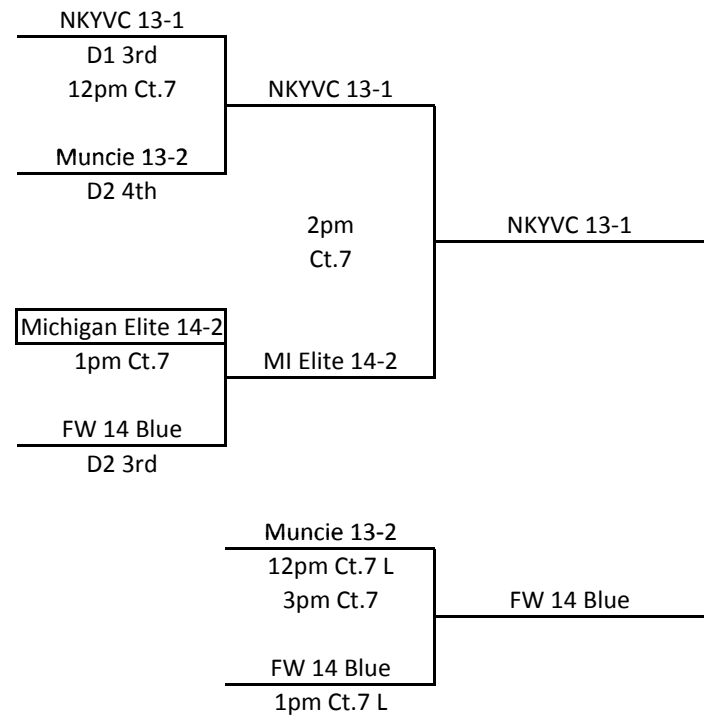

13s/14s Division

B1/B2 Bracket

1st and 2nd

B1/B2 Bracket

3rd and 4th

MEPL

January 31, 2010

13s/14s Division

D1/D2 Bracket

1st and 2nd

D1/D2 Bracket

3rd and 4th

MEPL

January 31, 2010

13s/14s Division

E1/E2 Bracket

1st and 2nd

E1/E2 Bracket

3rd and 4th