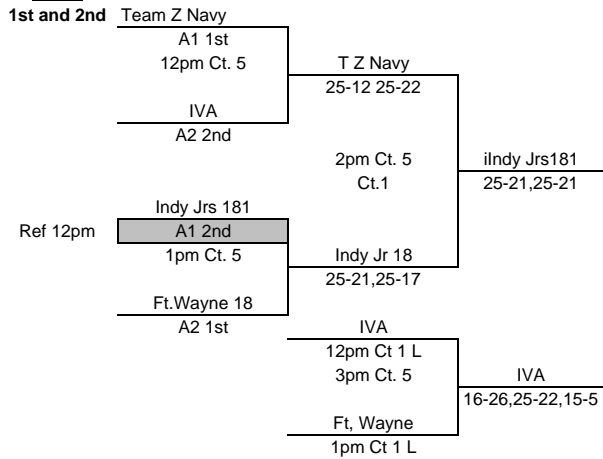

1. FW 18 Blue
2. Indy Jrs 17-1
3. Ft. Wayne 16 Black

W	L	PL
0	2	3rd
1	1	2nd
2	0	1st

- M1 1 v 3 (r2)
M2 2 v 3 (r1)
M3 1 v 2 (3)
M4 F1vF2 1st
M5 F1vF2 3rd

- #3 25-17,25-18
#3 25-16,25-12
#225-17,25-21
F2 1st 25-22,18-25,15-9
F2 3rd 20-25,25-19,17-15

Pool F1

- 1 v 3 (r2)
2 v 3 (r1)
F 1st v 1st (rF1 3rd)
F 3rd v 3rd (rL F1v1)

Pool F2

- 1 v 3 (r2)
2 v 3 (r1)
1 v 2 (3)
F 2nd v 2nd (rF2 3rd)

MEPL
28-Feb
17s/18s Divison

Sun.
U.C.

2.28.2010
A1/A2

U.C.

A1/A2
3rd and 4th

- 1 Kiva 18 red
- 2 C. Classic 181
- 3 Munciana Samurai
- 4 Team Z 17 Orange
- 5 Munciana 171
- 6 Kiva 17 Red
- 7 TI Defiance
- 8 M. Elite 181

GE Park

B1/B2

GE Park

B1/B2
3rd and 4th

- 9 NKYVC 181
- 10 Muncie 182
- 11 TI 182
- 12 Kiva 18 Wht
- 13 M. Elite 171
- 14 C. Classic 182
- 15 Hoosierland 181
- 16 Alliance 181

MEPL
28-Feb
17s/18s Divison

Sun. 2.28.2010

X.U. C1.C2 X. U.

- 17 Indy Jrs 181
- 18 TZ 17 Navy
- 19 IVA171
- 20 Ft. W 18 Frc
- 21 C.Classic 171
- 22 Teva 18 Blue
- 23 C.Classic172
- 24 Dayton Jrs 171

U.C. D1/D2 U.C.