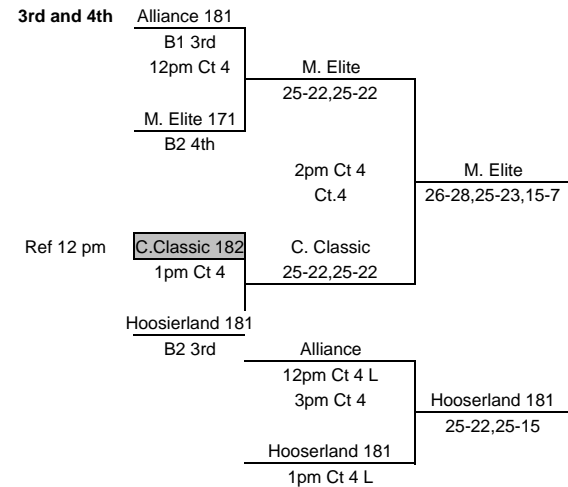

1. FW 18 Blue
2. Indy Jrs 17-1
3. Ft. Wayne 16 Black

W	L	PL
0	2	3rd
1	1	2nd
2	0	1st

- M1 1 v 3 (r2)
M2 2 v 3 (r1)
M3 1 v 2 (3)
M4 F1vF2 1st
M5 F1vF2 3rd

- #3 25-17,25-18
#3 25-16,25-12
#225-17,25-21
F2 1st 25-22,18-25,15-9
F2 3rd 20-25,25-19,17-15

Pool F1

- 1 v 3 (r2)
2 v 3 (r1)
F 1st v 1st (rF1 3rd)
F 3rd v 3rd (rL F1v1)

Pool F2

- 1 v 3 (r2)
2 v 3 (r1)
1 v 2 (3)
F 2nd v 2nd (rF2 3rd)

MEPL
28-Feb
17s/18s Divison

Sun.
U.C.

2.28.2010
A1/A2

U.C.

A1/A2
3rd and 4th

- 1 Kiva 18 red
- 2 C. Classic 181
- 3 Munciana Samurai
- 4 Team Z 17 Orange
- 5 Munciana 171
- 6 Kiva 17 Red
- 7 TI Defiance
- 8 M. Elite 181

GE Park

B1/B2

GE Park

B1/B2
3rd and 4th

- 9 NKYVC 181
- 10 Muncie 182
- 11 TI 182
- 12 Kiva 18 Wht
- 13 M. Elite 171
- 14 C. Classic 182
- 15 Hoosierland 181
- 16 Alliance 181

MEPL
28-Feb
17s/18s Divison

Sun. 2.28.2010

X.U. C1.C2 X. U.

- 17 Indy Jrs 181
- 18 TZ 17 Navy
- 19 IVA171
- 20 Ft. W 18 Frc
- 21 C.Classic 171
- 22 Teva 18 Blue
- 23 C.Classic172
- 24 Dayton Jrs 171

U.C. D1/D2 U.C.