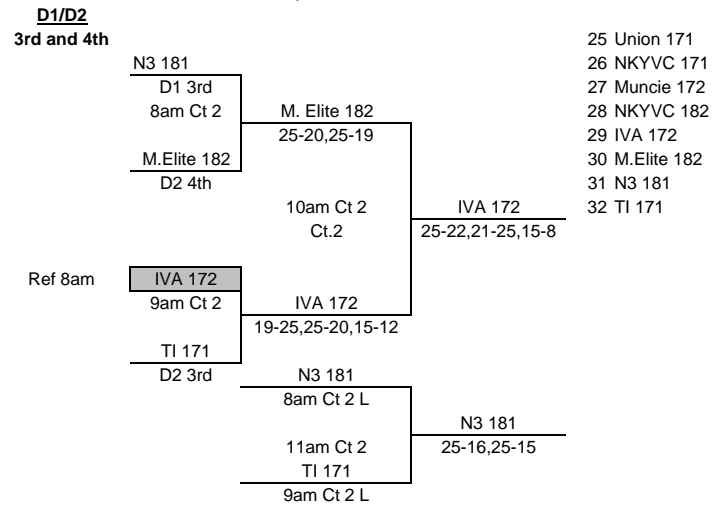

Pool F1

- 1 v 3 (r2)
2 v 3 (r1)
F 1st v 1st (rF1 3rd)
F 3rd v 3rd (rL F1v1)

Pool F2

- 1 v 3 (r2)
2 v 3 (r1)
1 v 2 (3)
F 2nd v 2nd (rF2 3rd)

MEPL
28-Feb
17s/18s Divison

Sun.
U.C.

2.28.2010
A1/A2

U.C.

A1/A2
3rd and 4th

- 1 Kiva 18 red
- 2 C. Classic 181
- 3 Munciana Samurai
- 4 Team Z 17 Orange
- 5 Munciana 171
- 6 Kiva 17 Red
- 7 TI Defiance
- 8 M. Elite 181

GE Park

B1/B2

GE Park

B1/B2
3rd and 4th

- 9 NKYVC 181
- 10 Muncie 182
- 11 TI 182
- 12 Kiva 18 Wht
- 13 M. Elite 171
- 14 C. Classic 182
- 15 Hoosierland 181
- 16 Alliance 181

MEPL
28-Feb
17s/18s Divison

Sun. 2.28.2010

X.U. C1.C2 X. U.

- 17 Indy Jrs 181
- 18 TZ 17 Navy
- 19 IVA171
- 20 Ft. W 18 Frc
- 21 C.Classic 171
- 22 Teva 18 Blue
- 23 C.Classic172
- 24 Dayton Jrs 171

U.C. D1/D2 U.C.

- 25 Union 171
- 26 NKYVC 171
- 27 Muncie 172
- 28 NKYVC 182
- 29 IVA 172
- 30 M.Elite 182
- 31 N3 181
- 32 TI 171