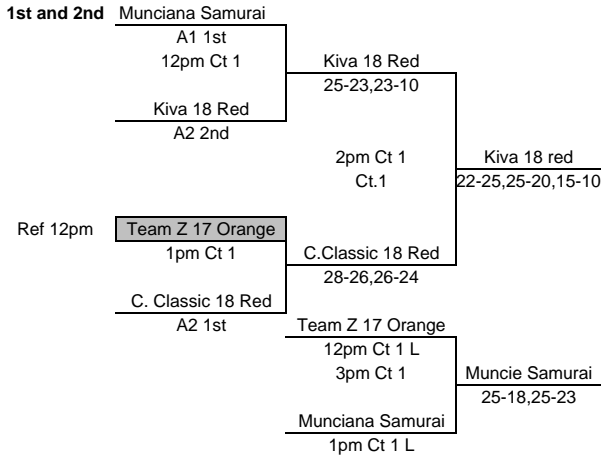

1. FW 18 Blue
2. Indy Jrs 17-1
3. Ft. Wayne 16 Black

W	L	PL
0	2	3rd
1	1	2nd
2	0	1st

- M1 1 v 3 (r2)
M2 2 v 3 (r1)
M3 1 v 2 (3)
M4 F1vF2 1st
M5 F1vF2 3rd

- #3 25-17,25-18
#3 25-16,25-12
#225-17,25-21
F2 1st 25-22,18-25,15-9
F2 3rd 20-25,25-19,17-15

G. E. Park

Pool F2

Ct.4 8am

1. Hoosierland 18-2
2. FW 15 Blue
3. TI 17-2

W	L	PL
2	0	1st
0	2	3rd
1	1	2nd

- 1 v 3 (r2)
2 v 3 (r1)
1 v 2 (3)
F1vF2 2nd

- #1 25-20,23-25,15-2
#3 25-22,20-25,15-11
#1 25-17,25-13
F1 2nd 25-19,15-16

Pool F1

- 1 v 3 (r2)
2 v 3 (r1)
F 1st v 1st (rF1 3rd)
F 3rd v 3rd (rL F1v1)

Pool F2

- 1 v 3 (r2)
2 v 3 (r1)
1 v 2 (3)
F 2nd v 2nd (rF2 3rd)

MEPL
28-Feb
17s/18s Divison

Sun.
U.C.

2.28.2010
A1/A2

U.C.

A1/A2
3rd and 4th

- 1 Kiva 18 red
- 2 C. Classic 181
- 3 Munciana Samurai
- 4 Team Z 17 Orange
- 5 Munciana 171
- 6 Kiva 17 Red
- 7 TI Defiance
- 8 M. Elite 181

GE Park

B1/B2

GE Park

B1/B2
3rd and 4th

- 9 NKYVC 181
- 10 Muncie 182
- 11 TI 182
- 12 Kiva 18 Wht
- 13 M. Elite 171
- 14 C. Classic 182
- 15 Hoosierland 181
- 16 Alliance 181