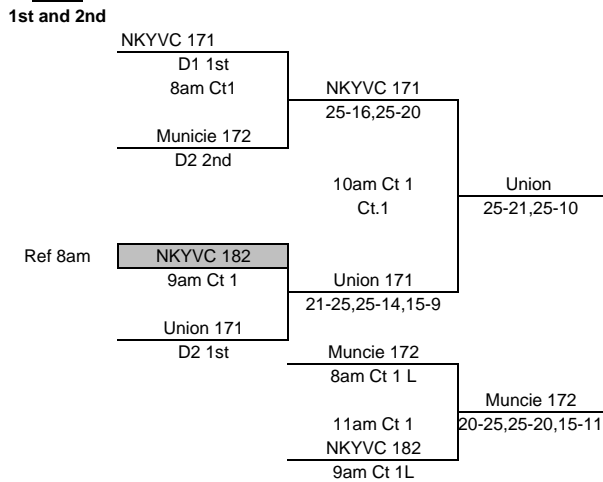

Pool F1

- 1 v 3 (r2)
2 v 3 (r1)
F 1st v 1st (rF1 3rd)
F 3rd v 3rd (rL F1v1)

Pool F2

- 1 v 3 (r2)
2 v 3 (r1)
1 v 2 (3)
F 2nd v 2nd (rF2 3rd)

MEPL
28-Feb
17s/18s Divison

Sun.
U.C.

2.28.2010
A1/A2

U.C.

A1/A2
3rd and 4th

- 1 Kiva 18 red
- 2 C. Classic 181
- 3 Munciana Samurai
- 4 Team Z 17 Orange
- 5 Munciana 171
- 6 Kiva 17 Red
- 7 TI Defiance
- 8 M. Elite 181

GE Park

B1/B2

GE Park

B1/B2
3rd and 4th

- 9 NKYVC 181
- 10 Muncie 182
- 11 TI 182
- 12 Kiva 18 Wht
- 13 M. Elite 171
- 14 C. Classic 182
- 15 Hoosierland 181
- 16 Alliance 181

MEPL
28-Feb
17s/18s Divison

Sun. 2.28.2010

X.U. C1.C2 X. U.

- 17 Indy Jrs 181
- 18 TZ 17 Navy
- 19 IVA171
- 20 Ft. W 18 Frc
- 21 C.Classic 171
- 22 Teva 18 Blue
- 23 C.Classic172
- 24 Dayton Jrs 171

U.C. D1/D2 U.C.

- 25 Union 171
- 26 NKYVC 171
- 27 Muncie 172
- 28 NKYVC 182
- 29 IVA 172
- 30 M.Elite 182
- 31 N3 181
- 32 TI 171