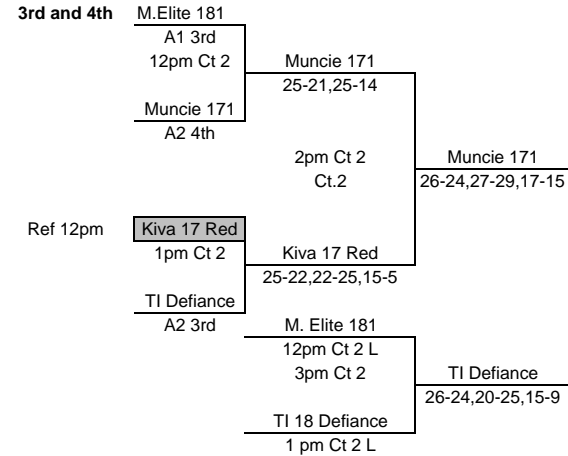

1. FW 18 Blue
2. Indy Jrs 17-1
3. Ft. Wayne 16 Black

W	L	PL
0	2	3rd
1	1	2nd
2	0	1st

- M1 1 v 3 (r2)
M2 2 v 3 (r1)
M3 1 v 2 (3)
M4 F1vF2 1st
M5 F1vF2 3rd

- #3 25-17,25-18
#3 25-16,25-12
#225-17,25-21
F2 1st 25-22,18-25,15-9
F2 3rd 20-25,25-19,17-15

G. E. Park

Pool F2

Ct.4 8am

1. Hoosierland 18-2
2. FW 15 Blue
3. TI 17-2

W	L	PL
2	0	1st
0	2	3rd
1	1	2nd

- 1 v 3 (r2)
2 v 3 (r1)
1 v 2 (3)
F1vF2 2nd

- #1 25-20,23-25,15-2
#3 25-22,20-25,15-11
#1 25-17,25-13
F1 2nd 25-19,15-16

Pool F1

- 1 v 3 (r2)
2 v 3 (r1)
F 1st v 1st (rF1 3rd)
F 3rd v 3rd (rL F1v1)

Pool F2

- 1 v 3 (r2)
2 v 3 (r1)
1 v 2 (3)
F 2nd v 2nd (rF2 3rd)

MEPL
28-Feb
17s/18s Divison

Sun.
U.C.

2.28.2010
A1/A2

U.C.

A1/A2
3rd and 4th

- 1 Kiva 18 red
- 2 C. Classic 181
- 3 Munciana Samurai
- 4 Team Z 17 Orange
- 5 Munciana 171
- 6 Kiva 17 Red
- 7 TI Defiance
- 8 M. Elite 181

GE Park

B1/B2

GE Park

B1/B2
3rd and 4th

- 9 NKYVC 181
- 10 Muncie 182
- 11 TI 182
- 12 Kiva 18 Wht
- 13 M. Elite 171
- 14 C. Classic 182
- 15 Hoosierland 181
- 16 Alliance 181