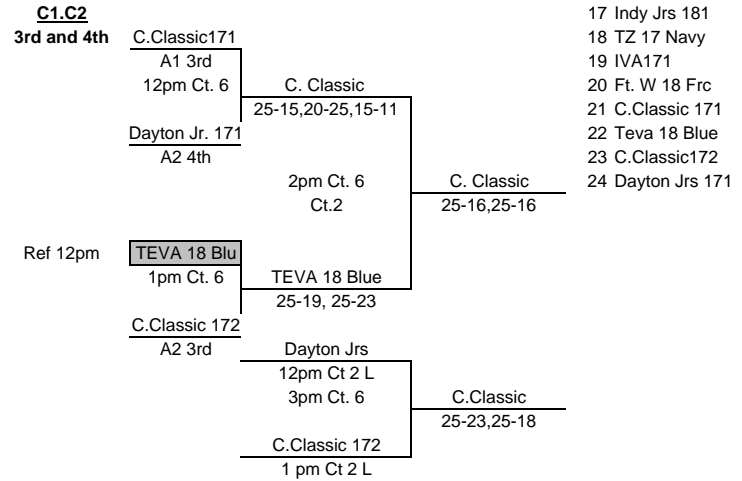

1. FW 18 Blue
2. Indy Jrs 17-1
3. Ft. Wayne 16 Black

W	L	PL
0	2	3rd
1	1	2nd
2	0	1st

- M1 1 v 3 (r2)
M2 2 v 3 (r1)
M3 1 v 2 (3)
M4 F1vF2 1st
M5 F1vF2 3rd

- #3 25-17,25-18
#3 25-16,25-12
#225-17,25-21
F2 1st 25-22,18-25,15-9
F2 3rd 20-25,25-19,17-15

Pool F1

- 1 v 3 (r2)
2 v 3 (r1)
F 1st v 1st (rF1 3rd)
F 3rd v 3rd (rL F1v1)

Pool F2

- 1 v 3 (r2)
2 v 3 (r1)
1 v 2 (3)
F 2nd v 2nd (rF2 3rd)

MEPL
28-Feb
17s/18s Divison

Sun.
U.C.

2.28.2010
A1/A2

U.C.

A1/A2
3rd and 4th

- 1 Kiva 18 red
- 2 C. Classic 181
- 3 Munciana Samurai
- 4 Team Z 17 Orange
- 5 Munciana 171
- 6 Kiva 17 Red
- 7 TI Defiance
- 8 M. Elite 181

GE Park

B1/B2

GE Park

B1/B2
3rd and 4th

- 9 NKYVC 181
- 10 Muncie 182
- 11 TI 182
- 12 Kiva 18 Wht
- 13 M. Elite 171
- 14 C. Classic 182
- 15 Hoosierland 181
- 16 Alliance 181

MEPL
28-Feb
17s/18s Divison

Sun. 2.28.2010

X.U. C1.C2 X. U.

- 17 Indy Jrs 181
- 18 TZ 17 Navy
- 19 IVA171
- 20 Ft. W 18 Frc
- 21 C.Classic 171
- 22 Teva 18 Blue
- 23 C.Classic172
- 24 Dayton Jrs 171

U.C. D1/D2 U.C.