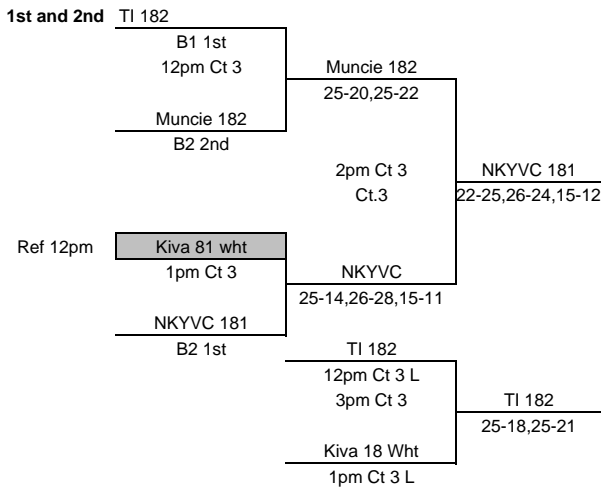

1. FW 18 Blue
2. Indy Jrs 17-1
3. Ft. Wayne 16 Black

W	L	PL
0	2	3rd
1	1	2nd
2	0	1st

- M1 1 v 3 (r2)
M2 2 v 3 (r1)
M3 1 v 2 (3)
M4 F1vF2 1st
M5 F1vF2 3rd

- #3 25-17,25-18
#3 25-16,25-12
#225-17,25-21
F2 1st 25-22,18-25,15-9
F2 3rd 20-25,25-19,17-15

Pool F1

- 1 v 3 (r2)
2 v 3 (r1)
F 1st v 1st (rF1 3rd)
F 3rd v 3rd (rL F1v1)

Pool F2

- 1 v 3 (r2)
2 v 3 (r1)
1 v 2 (3)
F 2nd v 2nd (rF2 3rd)

MEPL
28-Feb
17s/18s Divison

Sun.
U.C.

2.28.2010
A1/A2

U.C.

A1/A2
3rd and 4th

- 1 Kiva 18 red
- 2 C. Classic 181
- 3 Munciana Samurai
- 4 Team Z 17 Orange
- 5 Munciana 171
- 6 Kiva 17 Red
- 7 TI Defiance
- 8 M. Elite 181

GE Park

B1/B2

GE Park

B1/B2
3rd and 4th

- 9 NKYVC 181
- 10 Muncie 182
- 11 TI 182
- 12 Kiva 18 Wht
- 13 M. Elite 171
- 14 C. Classic 182
- 15 Hoosierland 181
- 16 Alliance 181

MEPL
28-Feb
17s/18s Divison

Sun. 2.28.2010

X.U. C1.C2 X. U.

- 17 Indy Jrs 181
- 18 TZ 17 Navy
- 19 IVA171
- 20 Ft. W 18 Frc
- 21 C.Classic 171
- 22 Teva 18 Blue
- 23 C.Classic172
- 24 Dayton Jrs 171

U.C. D1/D2 U.C.