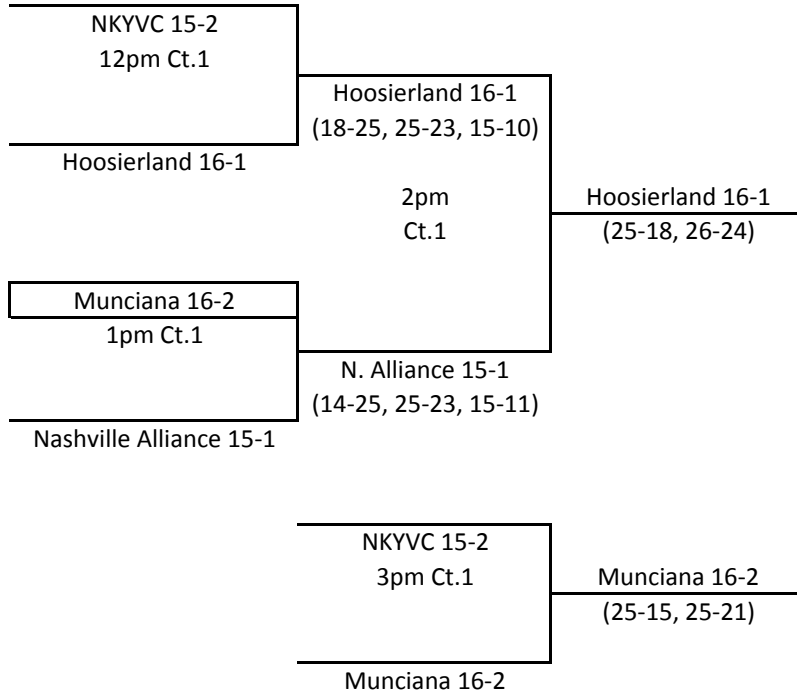

MEPL

February 28, 2010
15s/16s Division

Sunday

A1/A2 Bracket
1st and 2nd

A1/A2 Bracket
3rd and 4th

MEPL

February 28, 2010
15s/16s Division

B1/B2 Bracket
1st and 2nd

B1/B2 Bracket
3rd and 4th

MEPL

February 28, 2010
15s/16s Division

C1/C2 Bracket
1st and 2nd

C1/C2 Bracket
3rd and 4th

MEPL

February 28, 2010
15s/16s Division

**D1/D2 Bracket
1st and 2nd**

**D1/D2 Bracket
3rd and 4th**

MEPL

February 28, 2010
15s/16s Division

E1/E2 Bracket
1st and 2nd

E1/E2 Bracket
3rd and 4th

MEPL

February 28, 2010
15s/16s Division

**F1/F2 Bracket
1st and 2nd**

**F1/F2 Bracket
3rd and 4th**