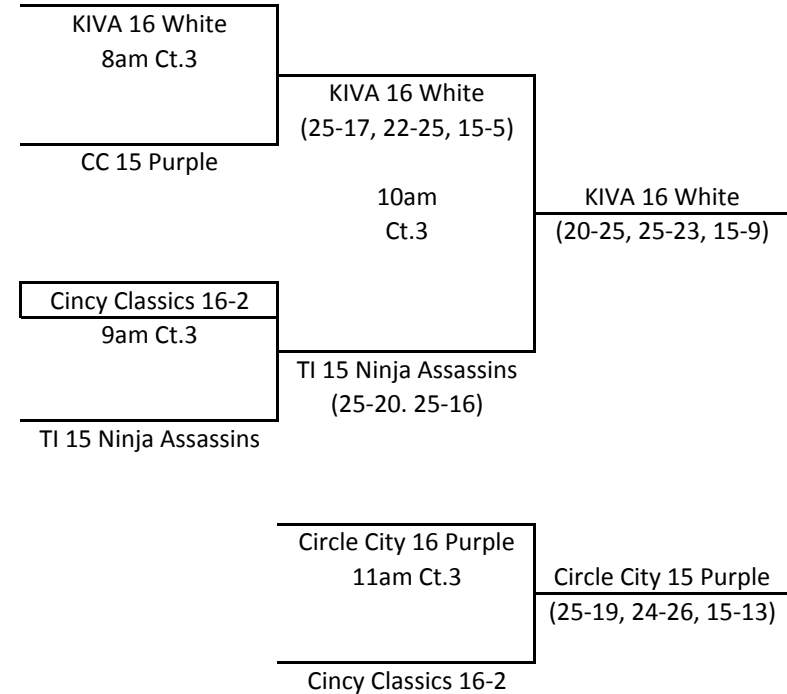

MEPL

February 28, 2010
15s/16s Division

Sunday

A1/A2 Bracket
1st and 2nd

A1/A2 Bracket
3rd and 4th

MEPL

February 28, 2010
15s/16s Division

B1/B2 Bracket
1st and 2nd

B1/B2 Bracket
3rd and 4th

MEPL

February 28, 2010
15s/16s Division

C1/C2 Bracket
1st and 2nd

C1/C2 Bracket
3rd and 4th

MEPL

February 28, 2010
15s/16s Division

**D1/D2 Bracket
1st and 2nd**

**D1/D2 Bracket
3rd and 4th**

MEPL

February 28, 2010
15s/16s Division

E1/E2 Bracket
1st and 2nd

E1/E2 Bracket
3rd and 4th

MEPL

February 28, 2010
15s/16s Division

**F1/F2 Bracket
1st and 2nd**