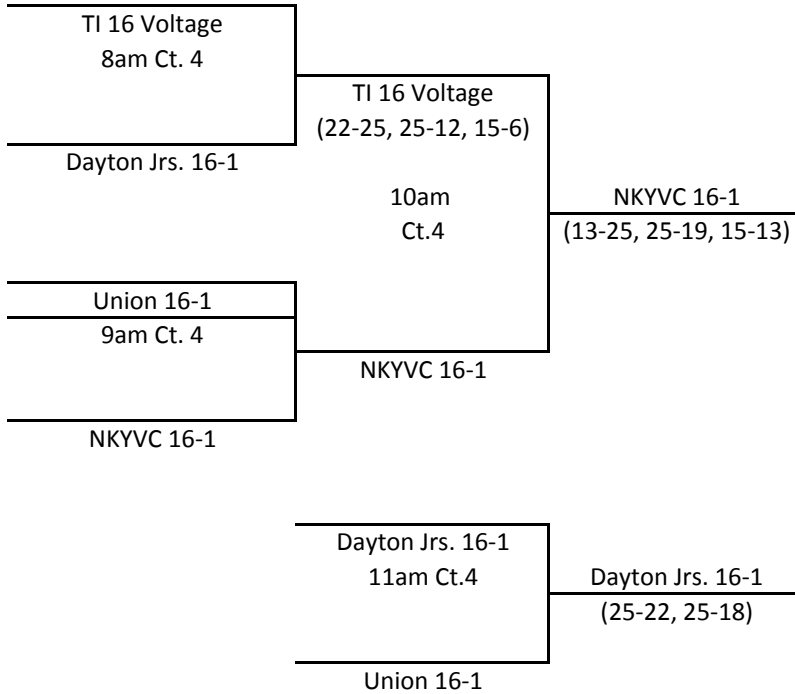

MEPL

February 28, 2010
15s/16s Division

Sunday

A1/A2 Bracket
1st and 2nd

A1/A2 Bracket
3rd and 4th

MEPL

February 28, 2010
15s/16s Division

B1/B2 Bracket
1st and 2nd

B1/B2 Bracket
3rd and 4th

MEPL

February 28, 2010
15s/16s Division

C1/C2 Bracket
1st and 2nd

C1/C2 Bracket
3rd and 4th

MEPL

February 28, 2010
15s/16s Division

**D1/D2 Bracket
1st and 2nd**

**D1/D2 Bracket
3rd and 4th**

MEPL

February 28, 2010
15s/16s Division

E1/E2 Bracket
1st and 2nd

E1/E2 Bracket
3rd and 4th

MEPL

February 28, 2010
15s/16s Division

**F1/F2 Bracket
1st and 2nd**