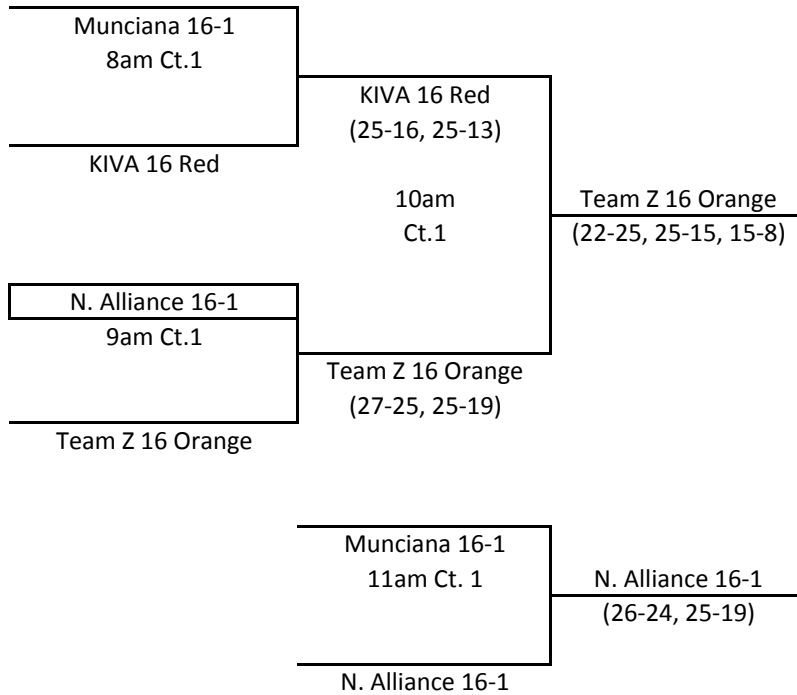

MEPL

February 28, 2010
15s/16s Division

Sunday

A1/A2 Bracket
1st and 2nd

A1/A2 Bracket
3rd and 4th

MEPL

February 28, 2010
15s/16s Division

B1/B2 Bracket
1st and 2nd

B1/B2 Bracket
3rd and 4th

MEPL

February 28, 2010
15s/16s Division

C1/C2 Bracket
1st and 2nd

C1/C2 Bracket
3rd and 4th

MEPL

February 28, 2010
15s/16s Division

**D1/D2 Bracket
1st and 2nd**

**D1/D2 Bracket
3rd and 4th**

MEPL

February 28, 2010
15s/16s Division

E1/E2 Bracket
1st and 2nd

E1/E2 Bracket
3rd and 4th

MEPL

February 28, 2010
15s/16s Division

**F1/F2 Bracket
1st and 2nd**