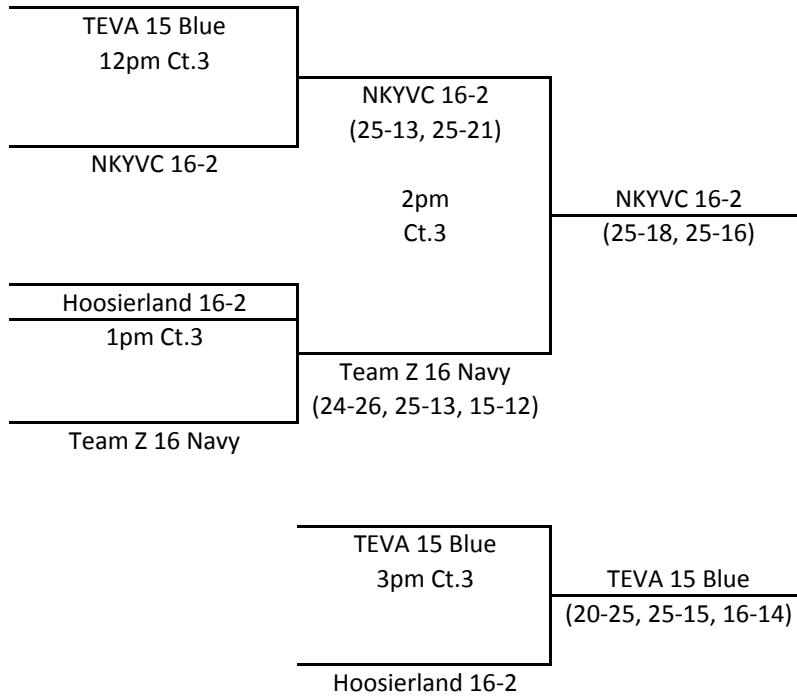

B1/B2 Bracket
3rd and 4th

MEPL

February 28, 2010
15s/16s Division

C1/C2 Bracket
1st and 2nd

C1/C2 Bracket
3rd and 4th

MEPL

February 28, 2010
15s/16s Division

**D1/D2 Bracket
1st and 2nd**

**D1/D2 Bracket
3rd and 4th**

MEPL

February 28, 2010
15s/16s Division

E1/E2 Bracket
1st and 2nd

E1/E2 Bracket
3rd and 4th

MEPL

February 28, 2010
15s/16s Division

**F1/F2 Bracket
1st and 2nd**

**F1/F2 Bracket
3rd and 4th**