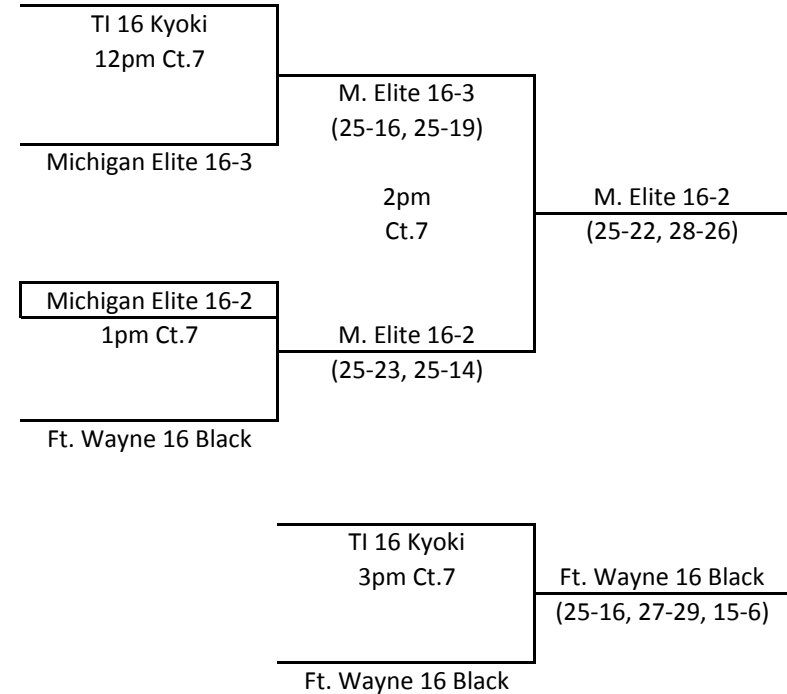

B1/B2 Bracket
3rd and 4th

MEPL

February 28, 2010
15s/16s Division

C1/C2 Bracket
1st and 2nd

C1/C2 Bracket
3rd and 4th

MEPL

February 28, 2010
15s/16s Division

**D1/D2 Bracket
1st and 2nd**

**D1/D2 Bracket
3rd and 4th**

MEPL

February 28, 2010
15s/16s Division

E1/E2 Bracket
1st and 2nd

E1/E2 Bracket
3rd and 4th

MEPL

February 28, 2010
15s/16s Division

**F1/F2 Bracket
1st and 2nd**