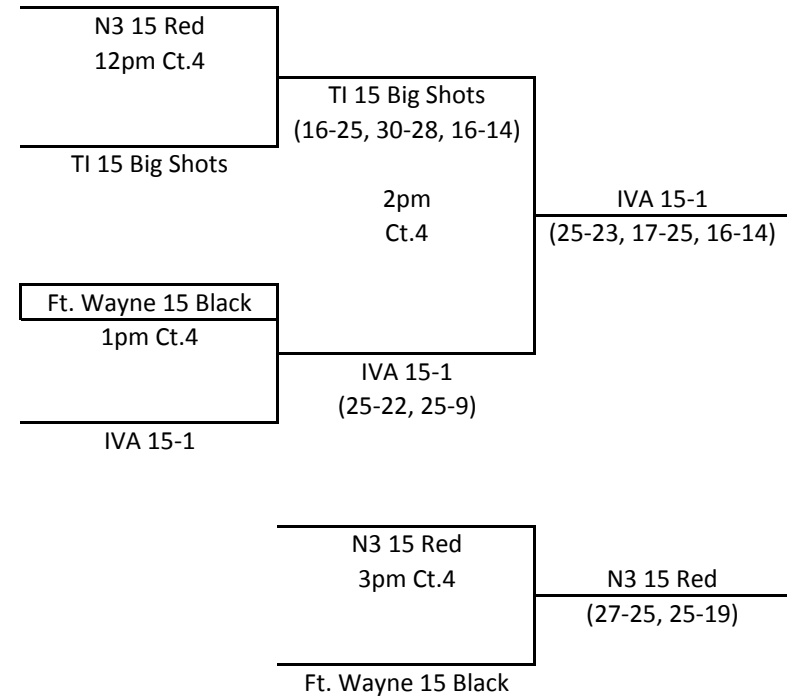

B1/B2 Bracket
3rd and 4th

MEPL

February 28, 2010
15s/16s Division

C1/C2 Bracket
1st and 2nd

C1/C2 Bracket
3rd and 4th

MEPL

February 28, 2010
15s/16s Division

**D1/D2 Bracket
1st and 2nd**

**D1/D2 Bracket
3rd and 4th**

MEPL

February 28, 2010
15s/16s Division

E1/E2 Bracket
1st and 2nd

E1/E2 Bracket
3rd and 4th

MEPL

February 28, 2010
15s/16s Division

**F1/F2 Bracket
1st and 2nd**

**F1/F2 Bracket
3rd and 4th**