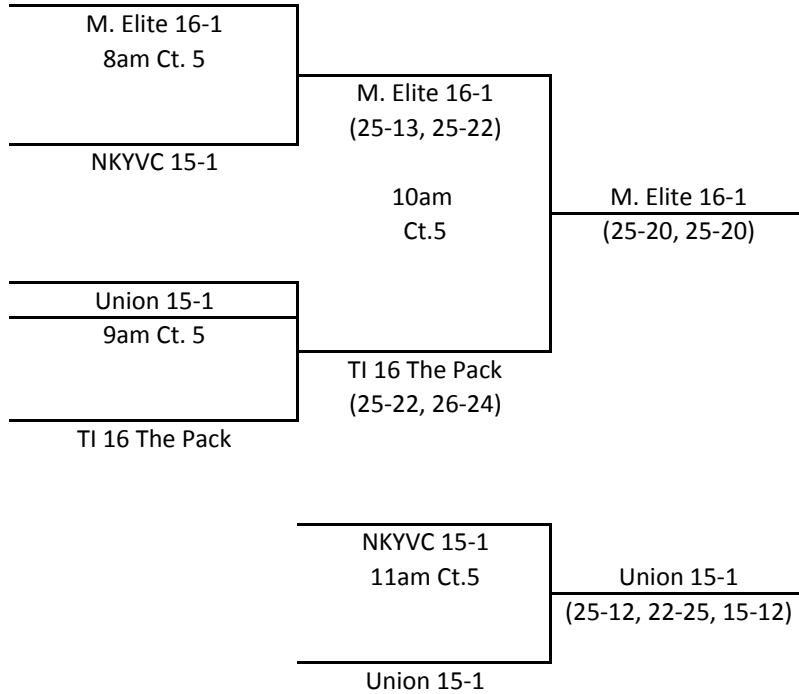

MEPL

February 28, 2010
15s/16s Division

Sunday

A1/A2 Bracket
1st and 2nd

A1/A2 Bracket
3rd and 4th

MEPL

February 28, 2010
15s/16s Division

B1/B2 Bracket
1st and 2nd

B1/B2 Bracket
3rd and 4th

MEPL

February 28, 2010
15s/16s Division

C1/C2 Bracket
1st and 2nd

C1/C2 Bracket
3rd and 4th

MEPL

February 28, 2010
15s/16s Division

**D1/D2 Bracket
1st and 2nd**

**D1/D2 Bracket
3rd and 4th**

MEPL

February 28, 2010
15s/16s Division

E1/E2 Bracket
1st and 2nd

E1/E2 Bracket
3rd and 4th

MEPL

February 28, 2010
15s/16s Division

**F1/F2 Bracket
1st and 2nd**

**F1/F2 Bracket
3rd and 4th**