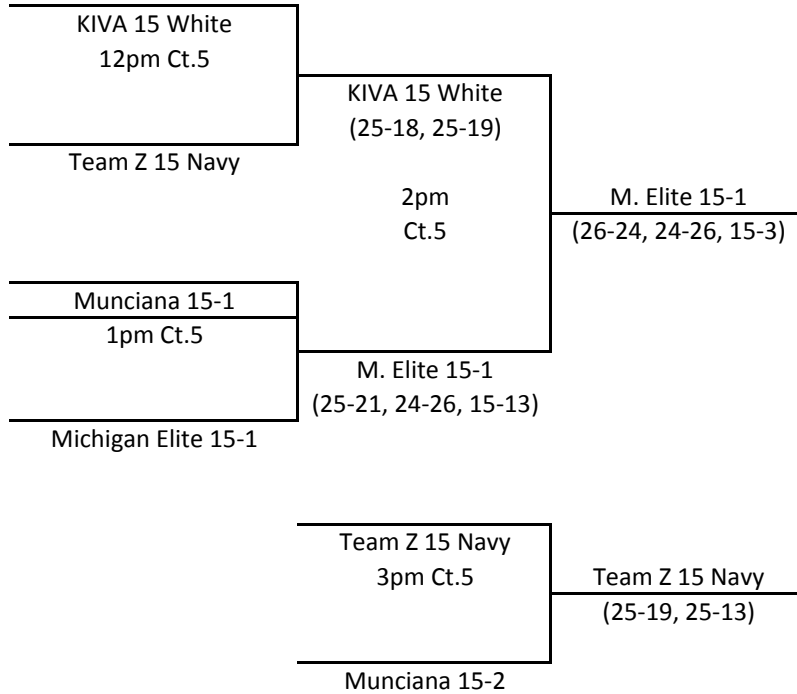

B1/B2 Bracket
3rd and 4th

MEPL

February 28, 2010
15s/16s Division

C1/C2 Bracket
1st and 2nd

C1/C2 Bracket
3rd and 4th

MEPL

February 28, 2010
15s/16s Division

**D1/D2 Bracket
1st and 2nd**

**D1/D2 Bracket
3rd and 4th**

MEPL

February 28, 2010
15s/16s Division

E1/E2 Bracket
1st and 2nd

E1/E2 Bracket
3rd and 4th

MEPL

February 28, 2010
15s/16s Division

**F1/F2 Bracket
1st and 2nd**

**F1/F2 Bracket
3rd and 4th**