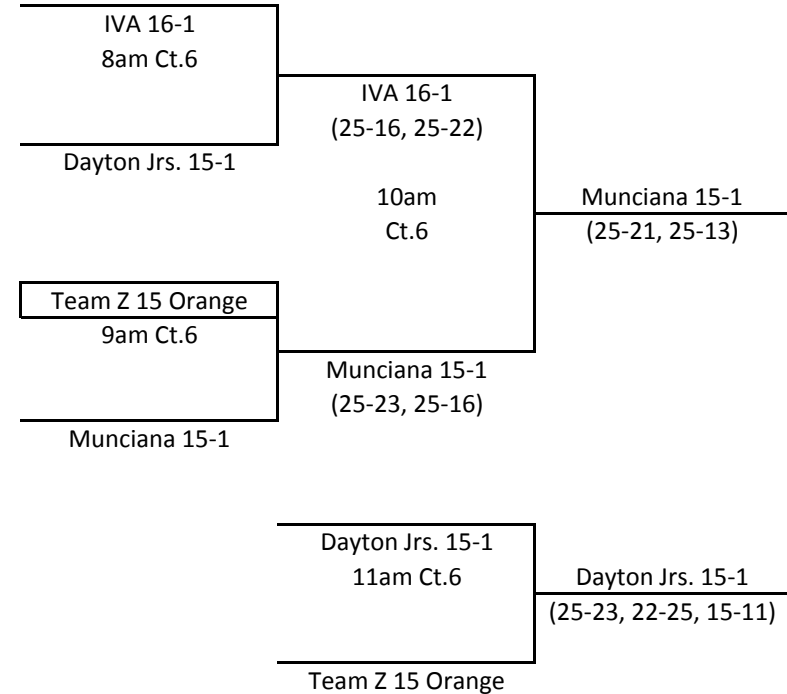

MEPL

February 28, 2010
15s/16s Division

Sunday

A1/A2 Bracket
1st and 2nd

A1/A2 Bracket
3rd and 4th

MEPL

February 28, 2010
15s/16s Division

B1/B2 Bracket
1st and 2nd

B1/B2 Bracket
3rd and 4th

MEPL

February 28, 2010
15s/16s Division

C1/C2 Bracket
1st and 2nd

C1/C2 Bracket
3rd and 4th

MEPL

February 28, 2010
15s/16s Division

**D1/D2 Bracket
1st and 2nd**

**D1/D2 Bracket
3rd and 4th**

MEPL

February 28, 2010
15s/16s Division

E1/E2 Bracket
1st and 2nd

E1/E2 Bracket
3rd and 4th

MEPL

February 28, 2010
15s/16s Division

**F1/F2 Bracket
1st and 2nd**

**F1/F2 Bracket
3rd and 4th**