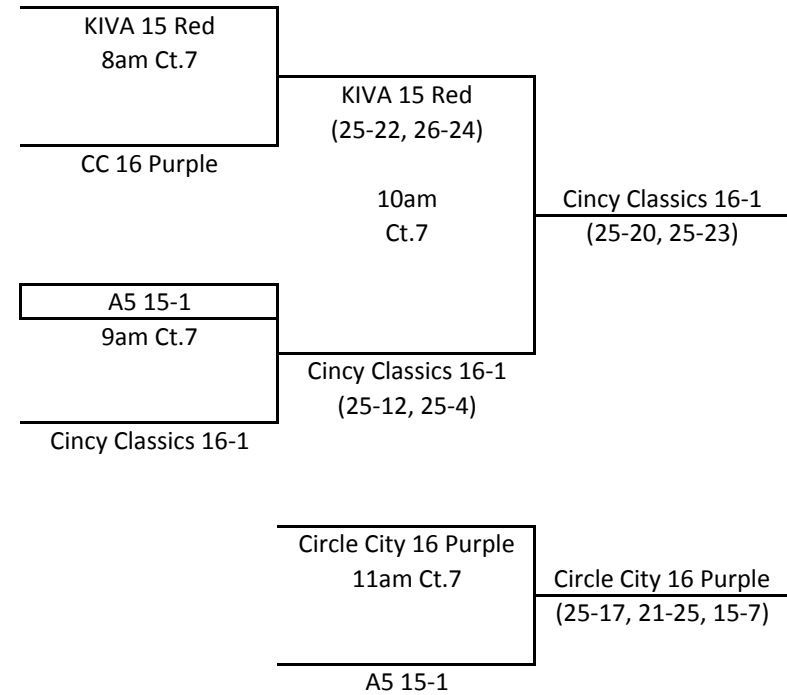

MEPL

February 28, 2010
15s/16s Division

Sunday

A1/A2 Bracket
1st and 2nd

A1/A2 Bracket
3rd and 4th

MEPL

February 28, 2010
15s/16s Division

B1/B2 Bracket
1st and 2nd

B1/B2 Bracket
3rd and 4th

MEPL

February 28, 2010
15s/16s Division

C1/C2 Bracket
1st and 2nd

C1/C2 Bracket
3rd and 4th

MEPL

February 28, 2010
15s/16s Division

**D1/D2 Bracket
1st and 2nd**

**D1/D2 Bracket
3rd and 4th**

MEPL

February 28, 2010
15s/16s Division

E1/E2 Bracket
1st and 2nd

E1/E2 Bracket
3rd and 4th

MEPL

February 28, 2010
15s/16s Division

**F1/F2 Bracket
1st and 2nd**

**F1/F2 Bracket
3rd and 4th**