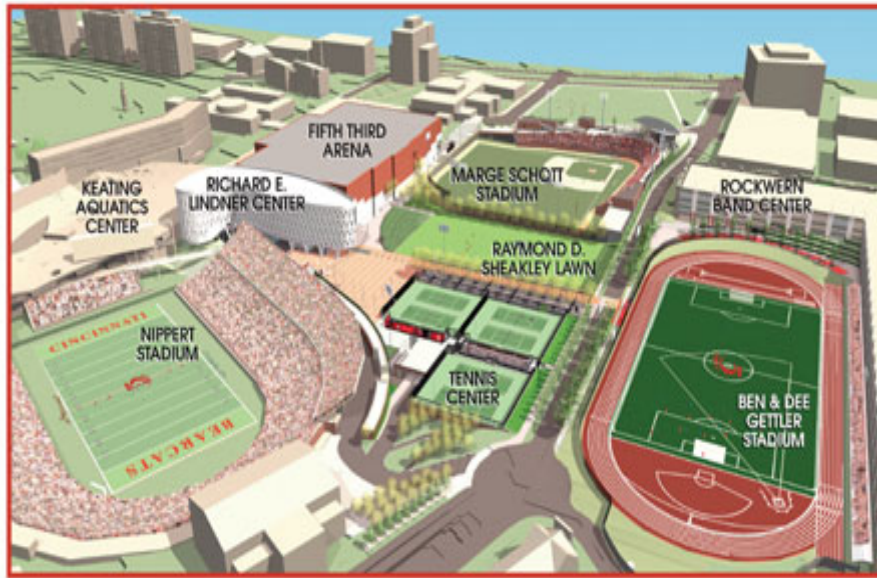

**Mideast Power League
University of Cincinnati Site
5th/3rd Arena
Cincinnati, Ohio**

Maps

See map and directions below.

Links to additional maps and directional help:

<http://www.mapquest.com/maps?2a=W+CORRY+ST+%26+JEFFERSON+AVE&2c=Cincinnati&2s=OH&2z=45219&2y=US&cid=lfddl ink&form=directions>

From the west via I-74

Take I-74 east to I-75 south.
Take the Hopple Street exit (exit 3).
Turn left off the exit on to Hopple Street.
As you cross the first intersection (Central Parkway), Hopple Street becomes Martin Luther King
Follow Martin Luther King Drive up the hill to Jefferson Avenue.
Turn right on Jefferson (First stop light after The Campus Green)
Turn right Corry Street – Entering Campus
Corry Garage will be on your left as you enter campus
Park in Corry Garage and proceed to the 5th/3rd Arena
Enter the 5th/3rd Arena and proceed
Enter the 5th/3rd Arena and proceed to floor level door on southeast corner of the building

From the south via I-71

Take I-71 north until it merges with I-75 just south of Florence, KY.
Stay on I-75 after you cross the Ohio River.
From the left lane on I-75, take the Hopple Street exit (exit 3).
Turn left off the exit on to Hopple Street.
As you cross the first intersection (Central Parkway), Hopple Street becomes Martin Luther King
Follow Martin Luther King Drive up the hill to Jefferson Avenue.
Turn right on Jefferson (First stop light after The Campus Green)
Turn right on Corry Street – Entering Campus
Corry Garage will be on your left as you enter campus
Park in Corry Garage and proceed to the 5th/3rd Arena
Enter the 5th/3rd Arena and proceed to floor level door on southeast corner of the building